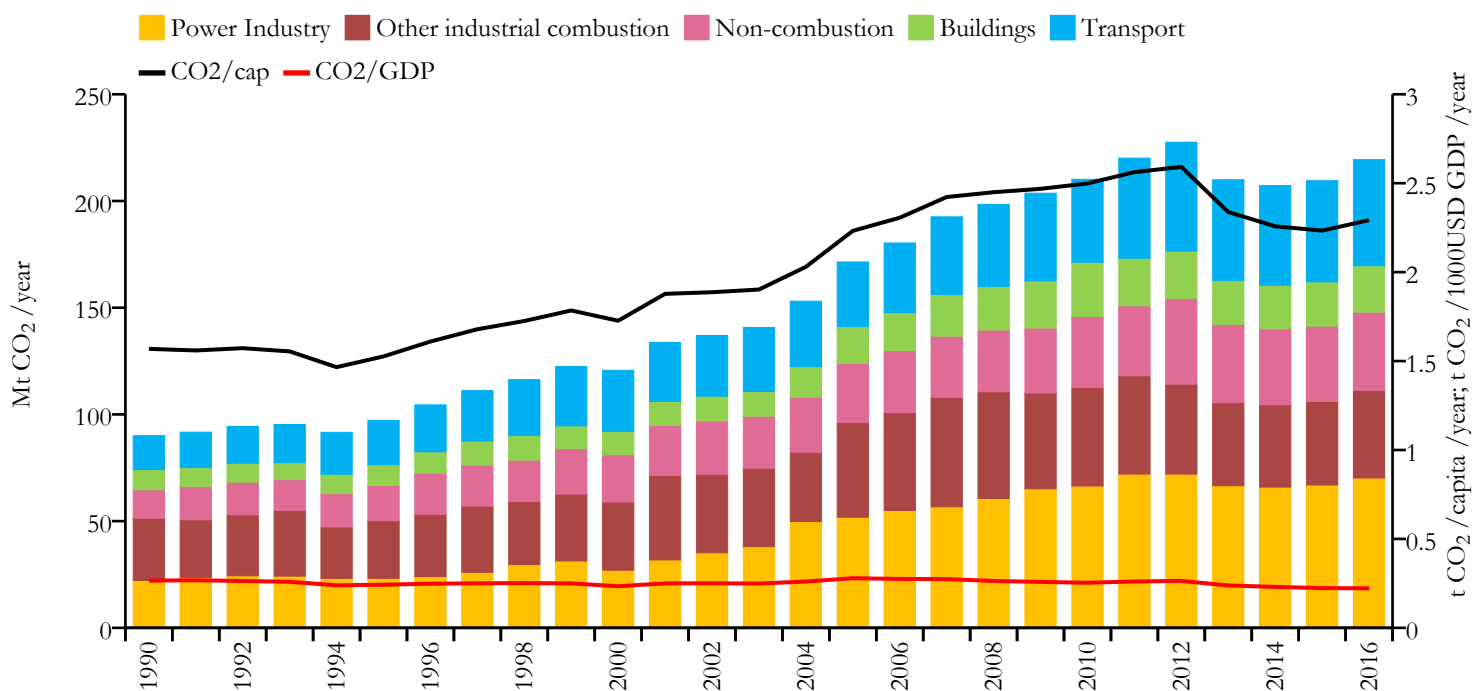

Fossil CO₂ emissions by sector (EDGARv4.3.2_FT2016 dataset)

Year	Mt CO ₂ /yr	t CO ₂ /cap/yr	t CO ₂ /kUSD/yr	population
2016	219.377	2.292	0.222	95688681
1990	90.038	1.569	0.266	57412215

Greenhouse gas emissions (EDGARv4.3.2 dataset)