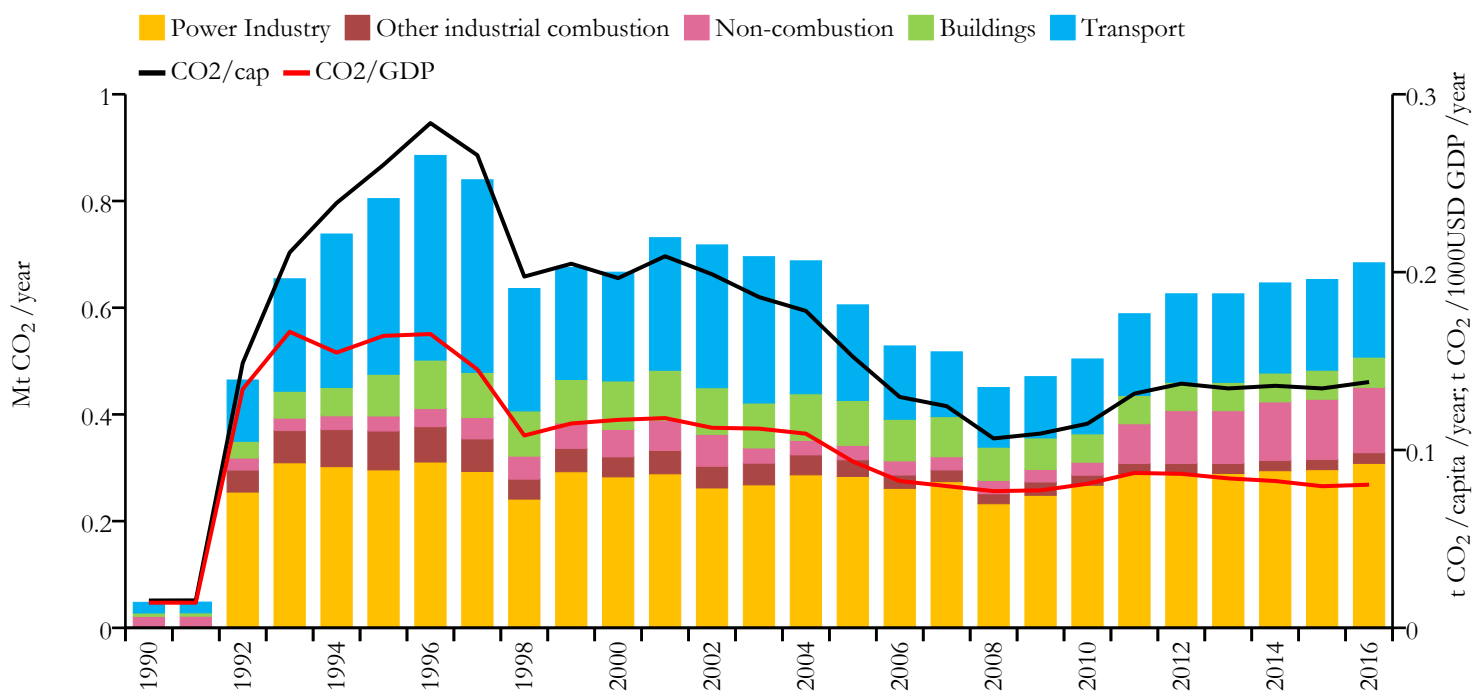

Fossil CO₂ emissions by sector (EDGARv4.3.2_FT2016 dataset)

Year	Mt CO ₂ /yr	t CO ₂ /cap/yr	t CO ₂ /kUSD/yr	population
2016	0.684	0.138	0.080	4954645
1990	0.048	0.015	0.014	3113311

Greenhouse gas emissions (EDGARv4.3.2 dataset)