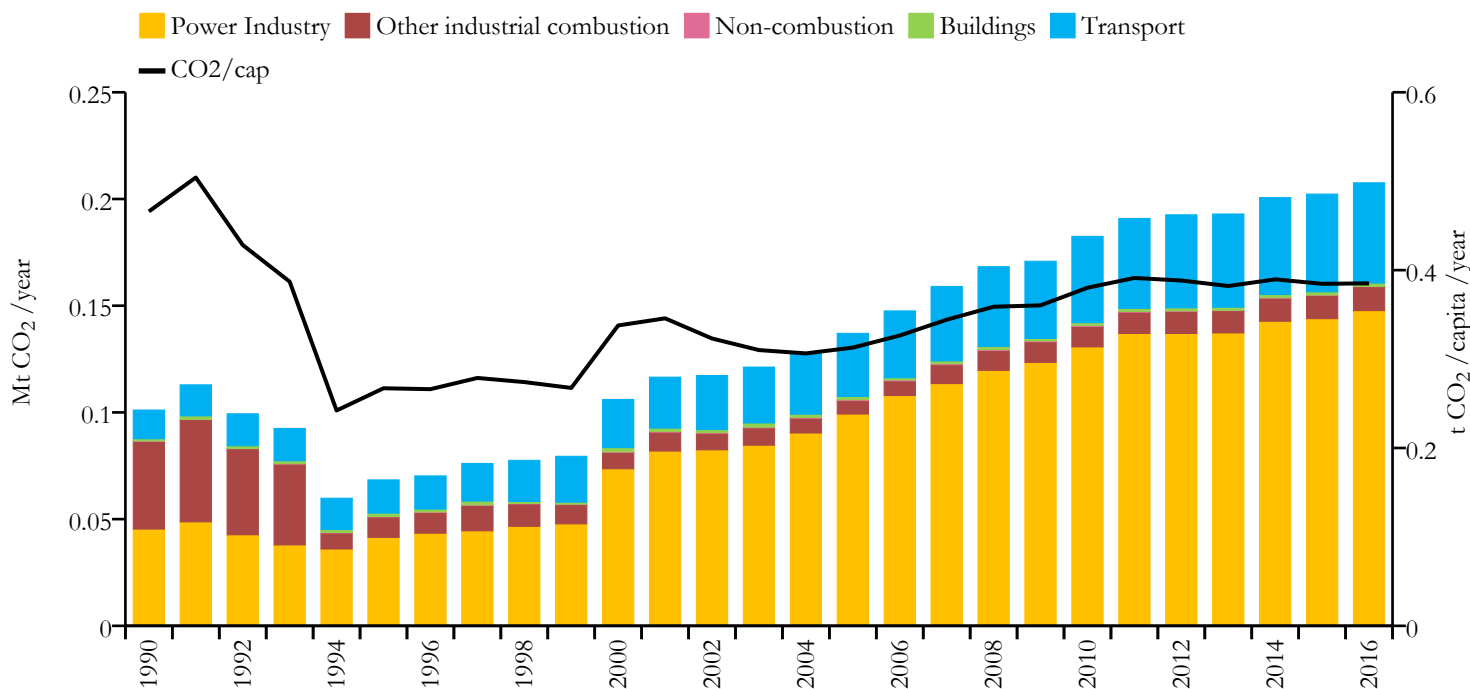

Western Sahara

Fossil CO₂ emissions by sector (EDGARv4.3.2_FT2016 dataset)

Year	Mt CO ₂ /yr	t CO ₂ /cap/yr	t CO ₂ /kUSD/yr	population
2016	0.208	0.385	n/a	538755
1990	0.101	0.466	n/a	217258

Greenhouse gas emissions (EDGARv4.3.2 dataset)