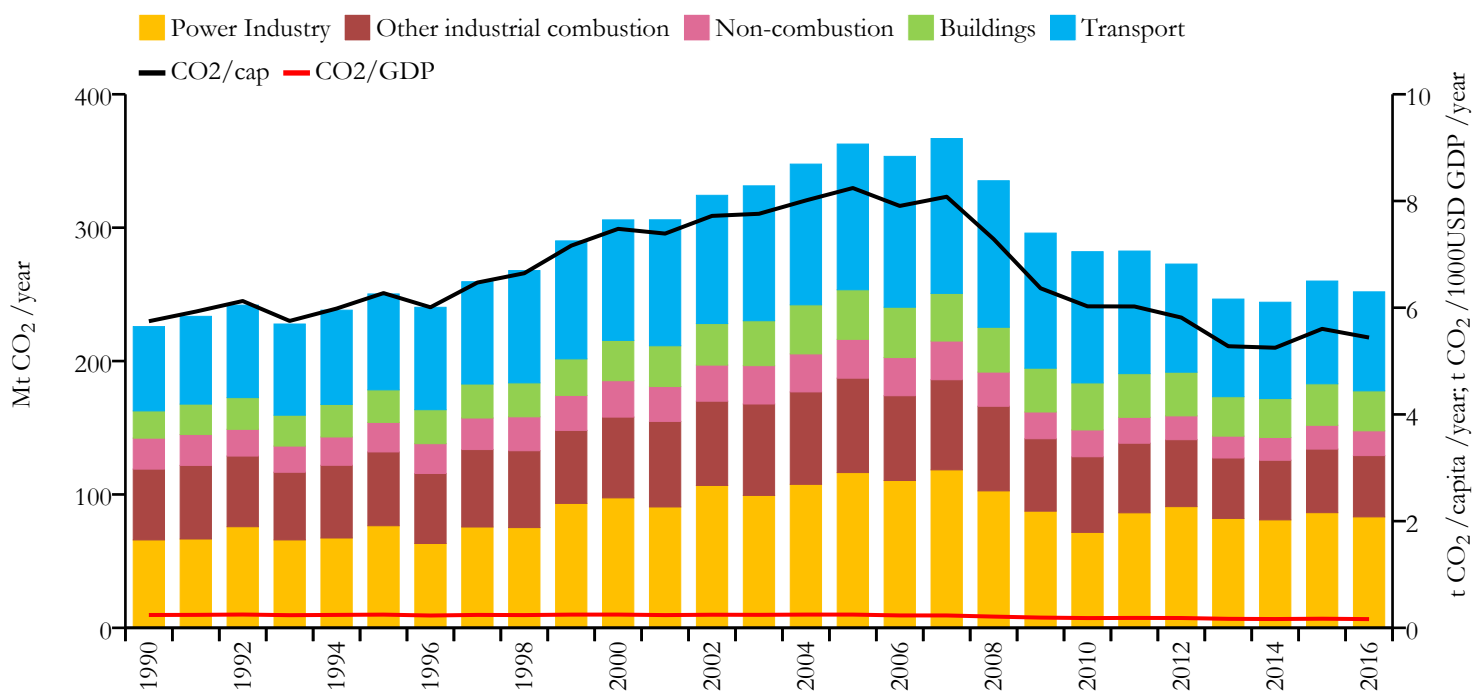

Spain and Andorra

Fossil CO₂ emissions by sector (EDGARv4.3.2_FT2016 dataset)

Year	Mt CO ₂ /yr	t CO ₂ /cap/yr	t CO ₂ /kUSD/yr	population
2016	251.892	5.440	0.164	46347576
1990	225.833	5.746	0.241	39306102

Greenhouse gas emissions (EDGARv4.3.2 dataset)