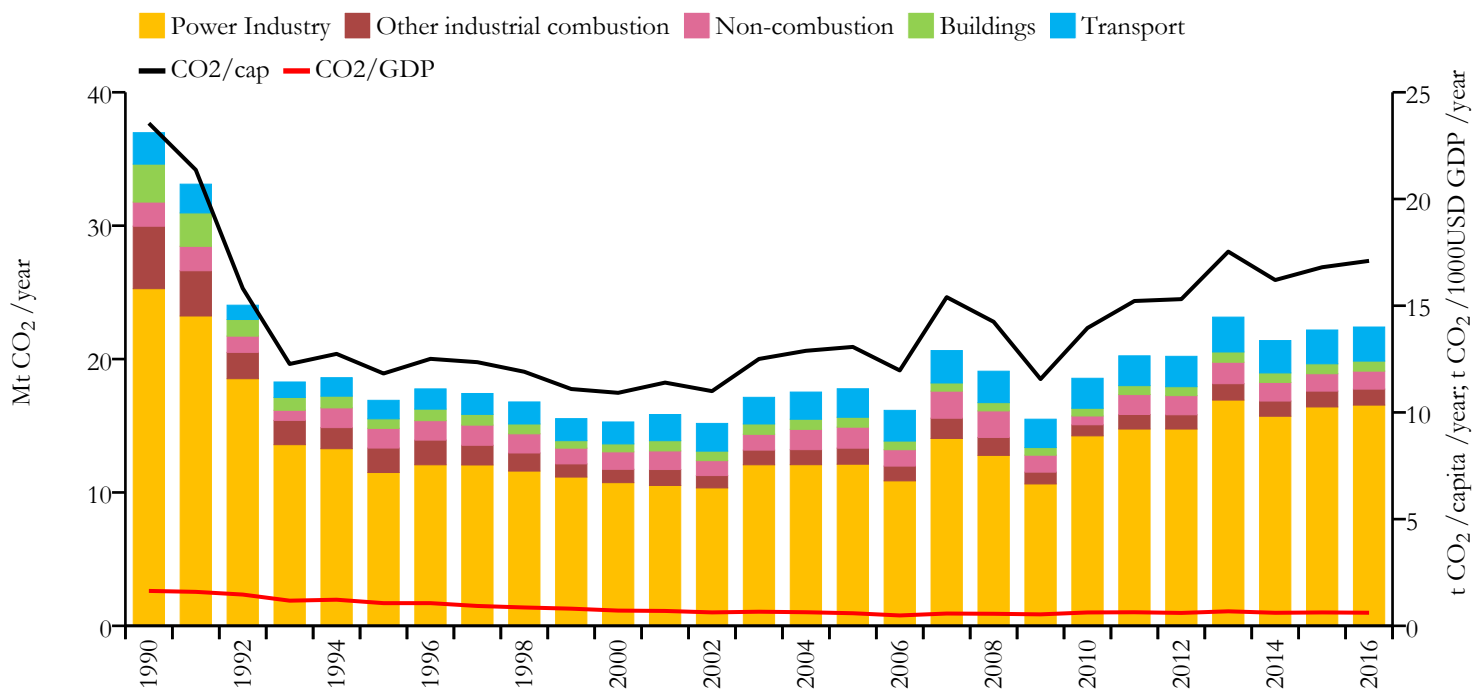

## Fossil CO<sub>2</sub> emissions by sector (EDGARv4.3.2\_FT2016 dataset)

Year	Mt CO <sub>2</sub> /yr	t CO <sub>2</sub> /cap/yr	t CO <sub>2</sub> /kUSD/yr	population
2016	22.402	17.101	0.614	1312442
1990	36.971	23.548	1.636	1565242

## Greenhouse gas emissions (EDGARv4.3.2 dataset)