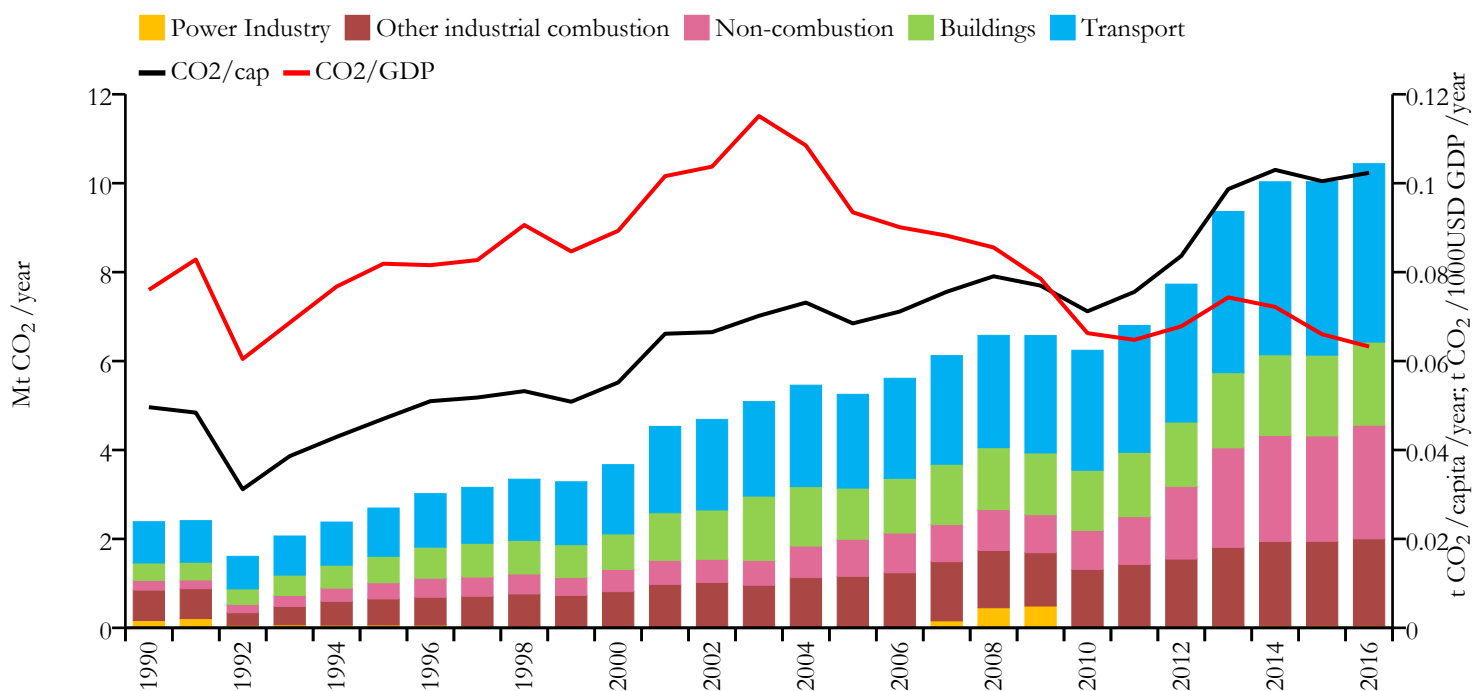

Fossil CO₂ emissions by sector (EDGARv4.3.2_FT2016 dataset)

Year	Mt CO ₂ /yr	t CO ₂ /cap/yr	t CO ₂ /kUSD/yr	population
2016	10.439	0.102	0.063	102403196
1990	2.387	0.050	0.076	48086516

Greenhouse gas emissions (EDGARv4.3.2 dataset)