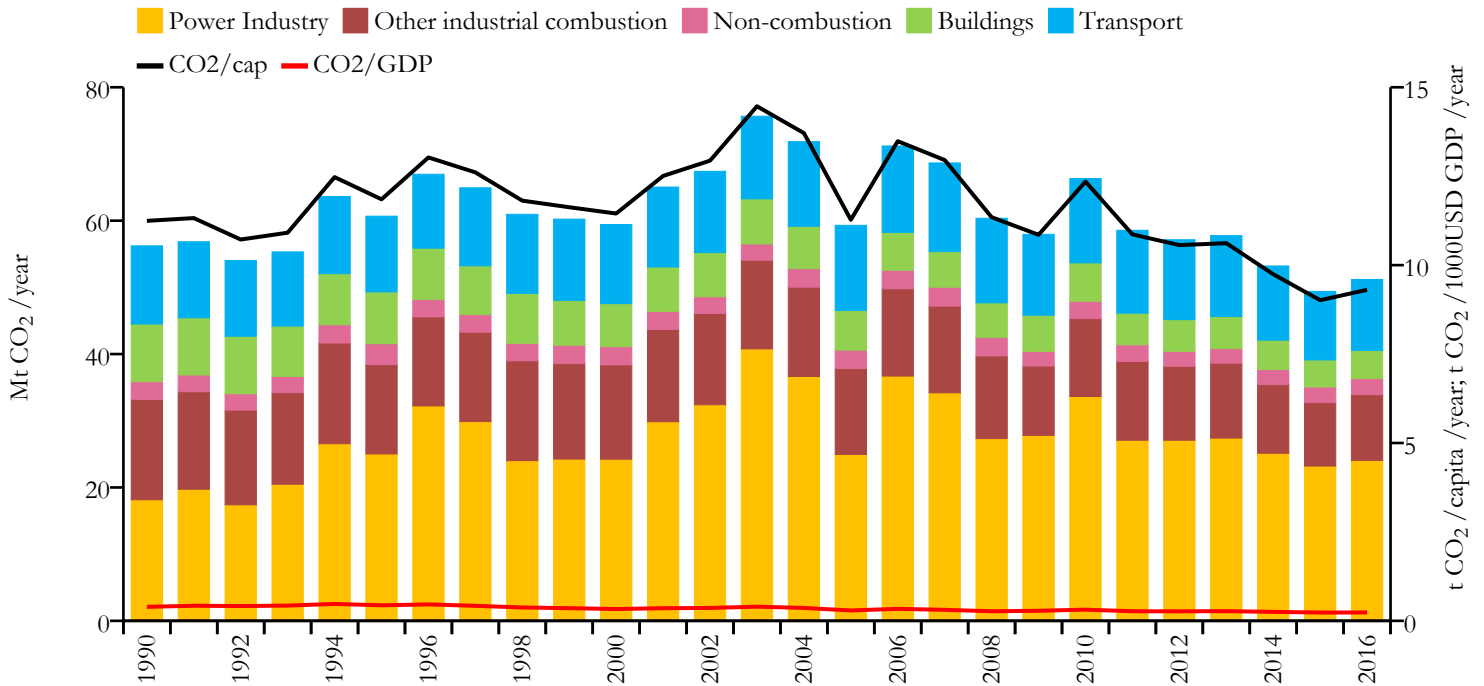

Finland

Fossil CO₂ emissions by sector (EDGARv4.3.2_FT2016 dataset)

Year	Mt CO ₂ /yr	t CO ₂ /cap/yr	t CO ₂ /kUSD/yr	population
2016	51.184	9.306	0.236	5503132
1990	56.225	11.245	0.393	4996222

Greenhouse gas emissions (EDGARv4.3.2 dataset)