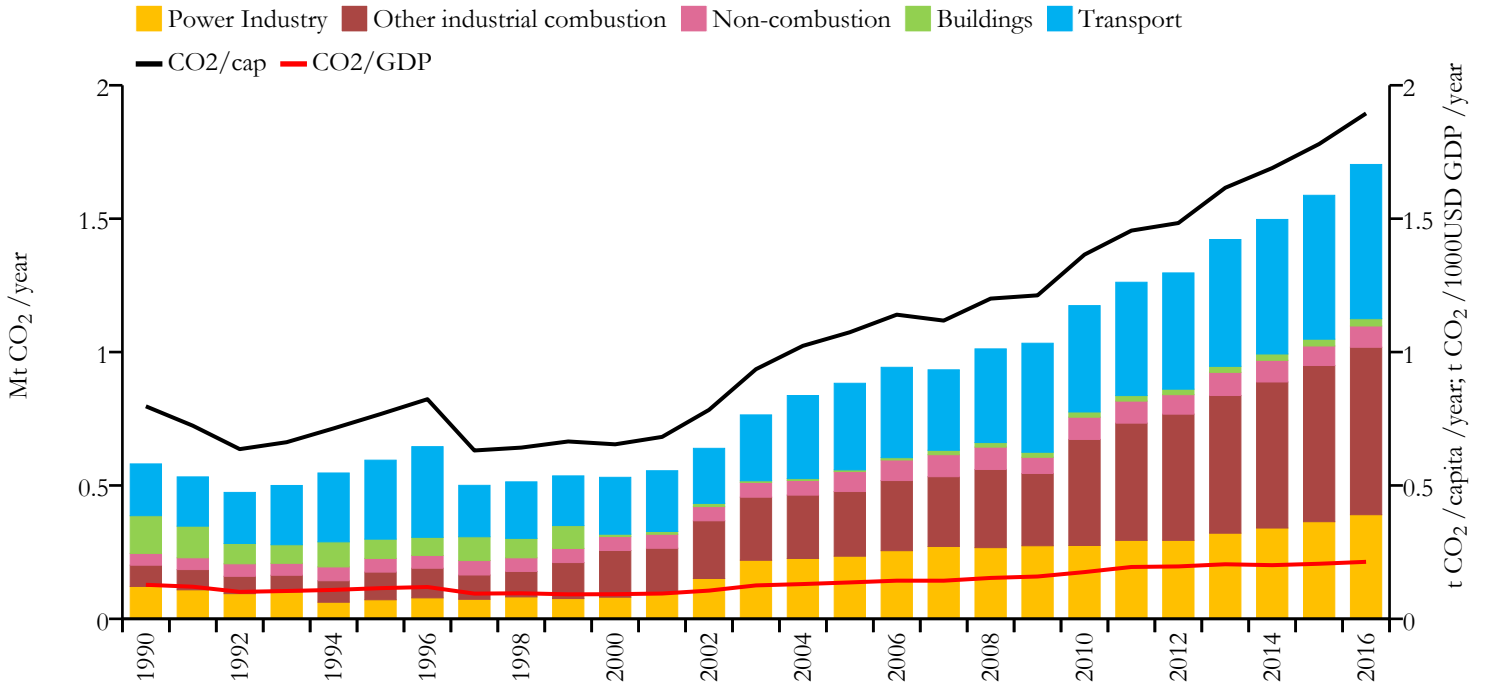

## Fossil CO<sub>2</sub> emissions by sector (EDGARv4.3.2\_FT2016 dataset)

Year	Mt CO <sub>2</sub> /yr	t CO <sub>2</sub> /cap/yr	t CO <sub>2</sub> /kUSD/yr	population
2016	1.703	1.895	0.214	898760
1990	0.581	0.797	0.128	728628

## Greenhouse gas emissions (EDGARv4.3.2 dataset)