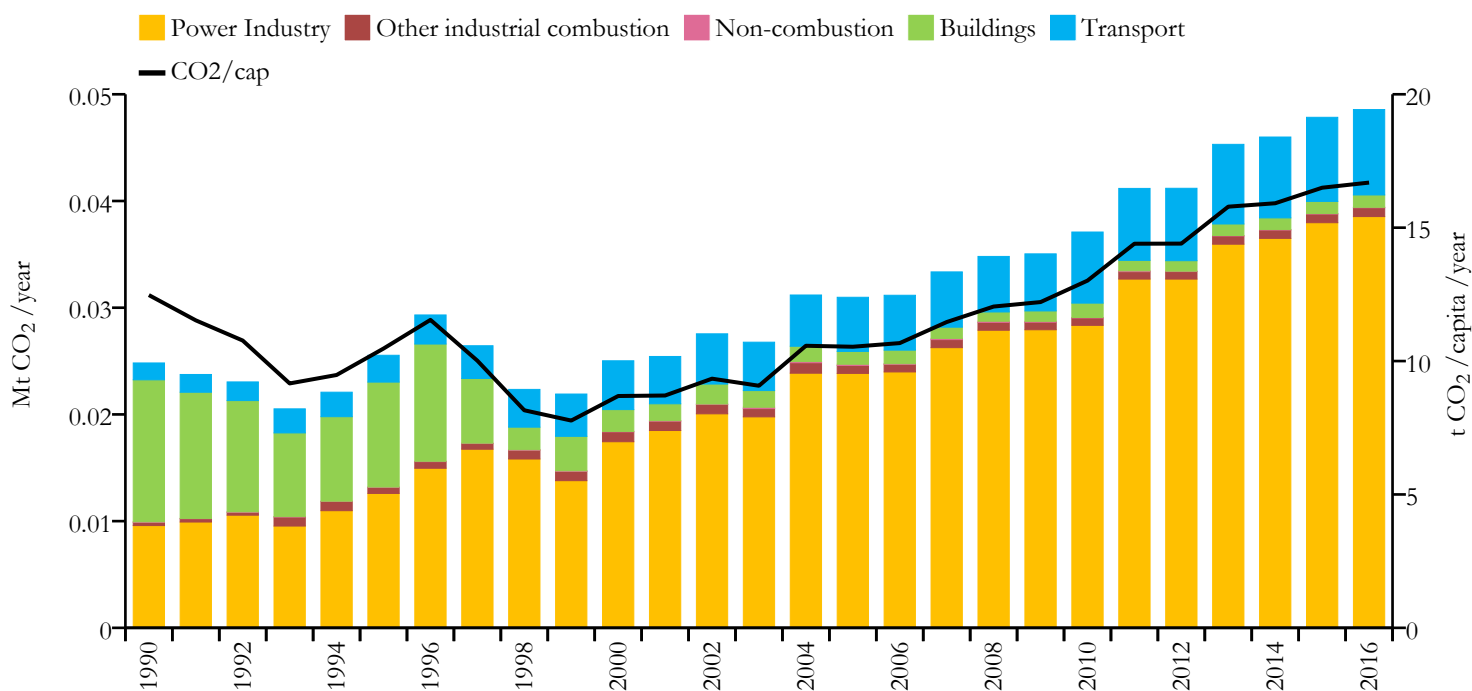

Falkland Islands

Fossil CO₂ emissions by sector (EDGARv4.3.2_FT2016 dataset)

Year	Mt CO ₂ /yr	t CO ₂ /cap/yr	t CO ₂ /kUSD/yr	population
2016	0.049	16.690	n/a	2910
1990	0.025	12.474	n/a	1989

Greenhouse gas emissions (EDGARv4.3.2 dataset)