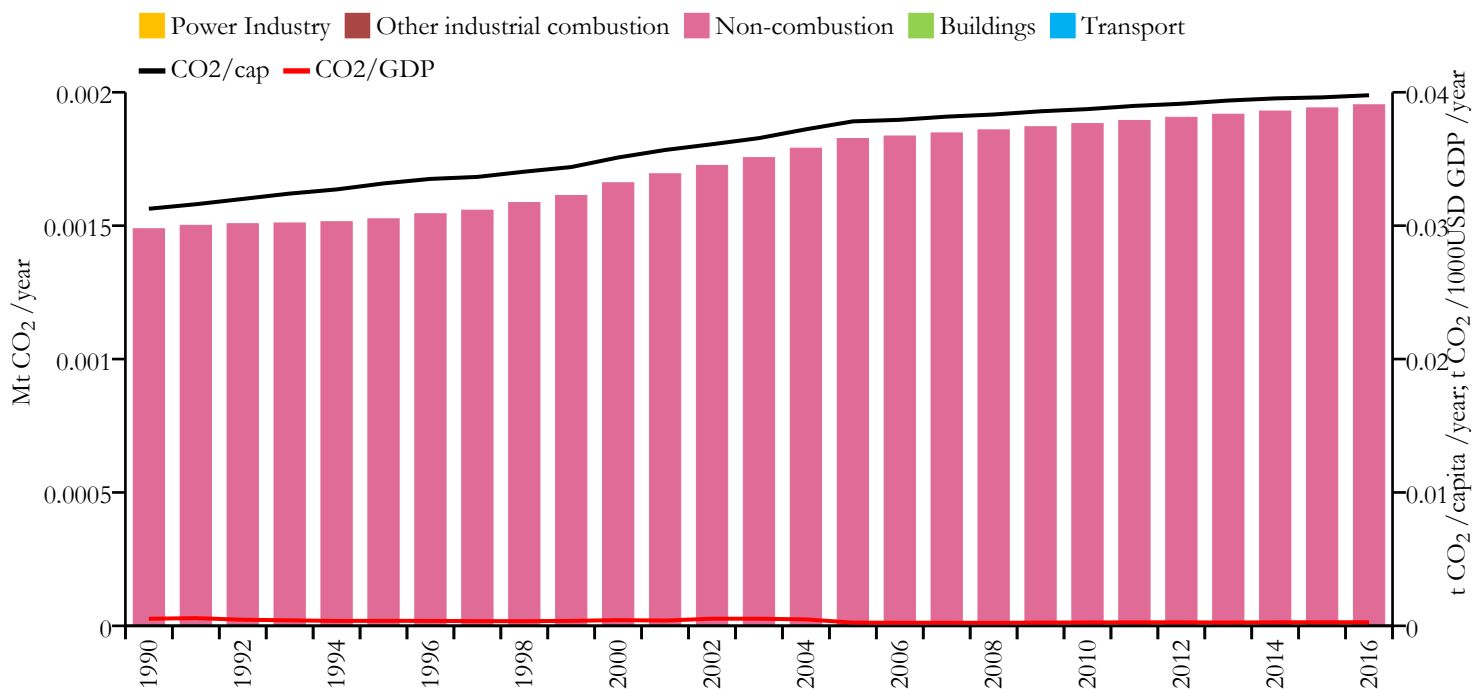

Fossil CO₂ emissions by sector (EDGARv4.3.2_FT2016 dataset)

Year	Mt CO ₂ /yr	t CO ₂ /cap/yr	t CO ₂ /kUSD/yr	population
2016	0.002	0.040	0.000	49117
1990	0.001	0.031	0.001	47594

Greenhouse gas emissions (EDGARv4.3.2 dataset)