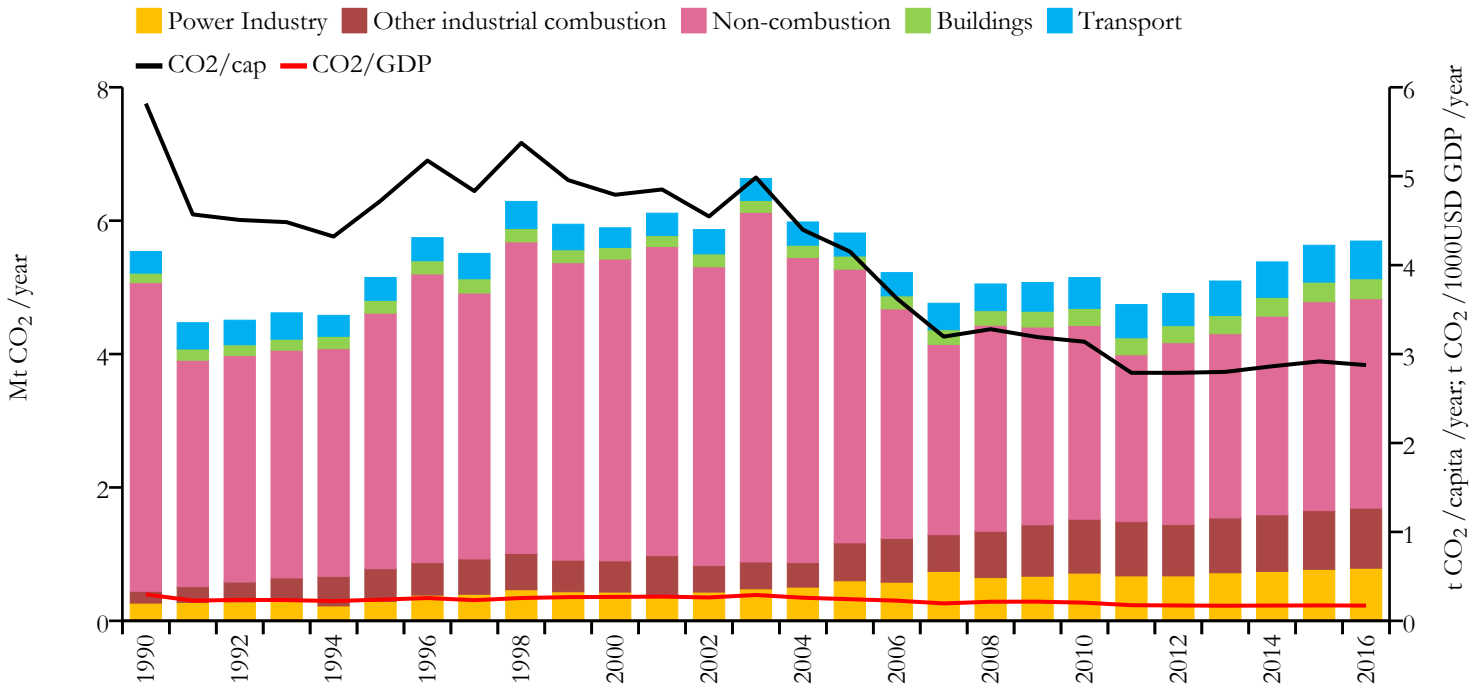

## Fossil CO<sub>2</sub> emissions by sector (EDGARv4.3.2\_FT2016 dataset)

Year	Mt CO <sub>2</sub> /yr	t CO <sub>2</sub> /cap/yr	t CO <sub>2</sub> /kUSD/yr	population
2016	5.694	2.876	0.172	1979786
1990	5.537	5.816	0.298	952212

## Greenhouse gas emissions (EDGARv4.3.2 dataset)