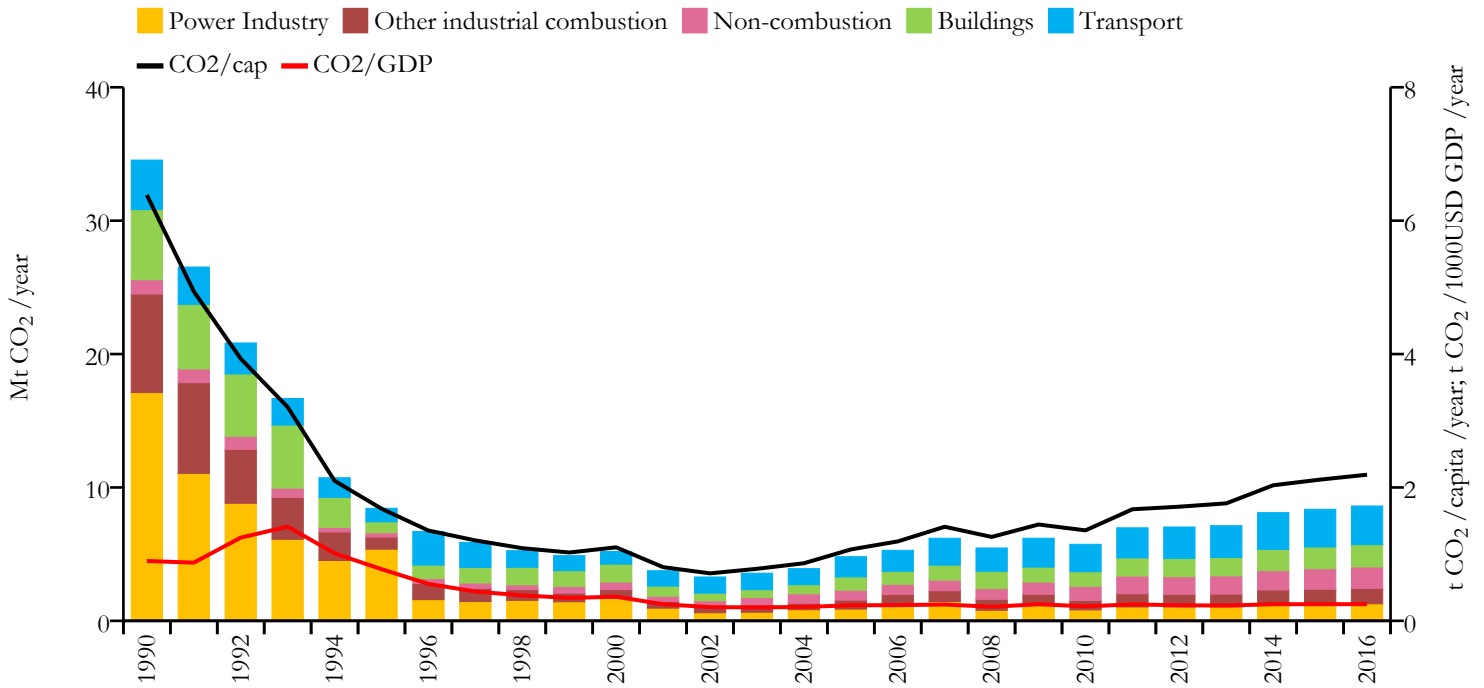

Fossil CO₂ emissions by sector (EDGARv4.3.2_FT2016 dataset)

Year	Mt CO ₂ /yr	t CO ₂ /cap/yr	t CO ₂ /kUSD/yr	population
2016	8.610	2.191	0.250	3925405
1990	34.543	6.385	0.897	5410372

Greenhouse gas emissions (EDGARv4.3.2 dataset)