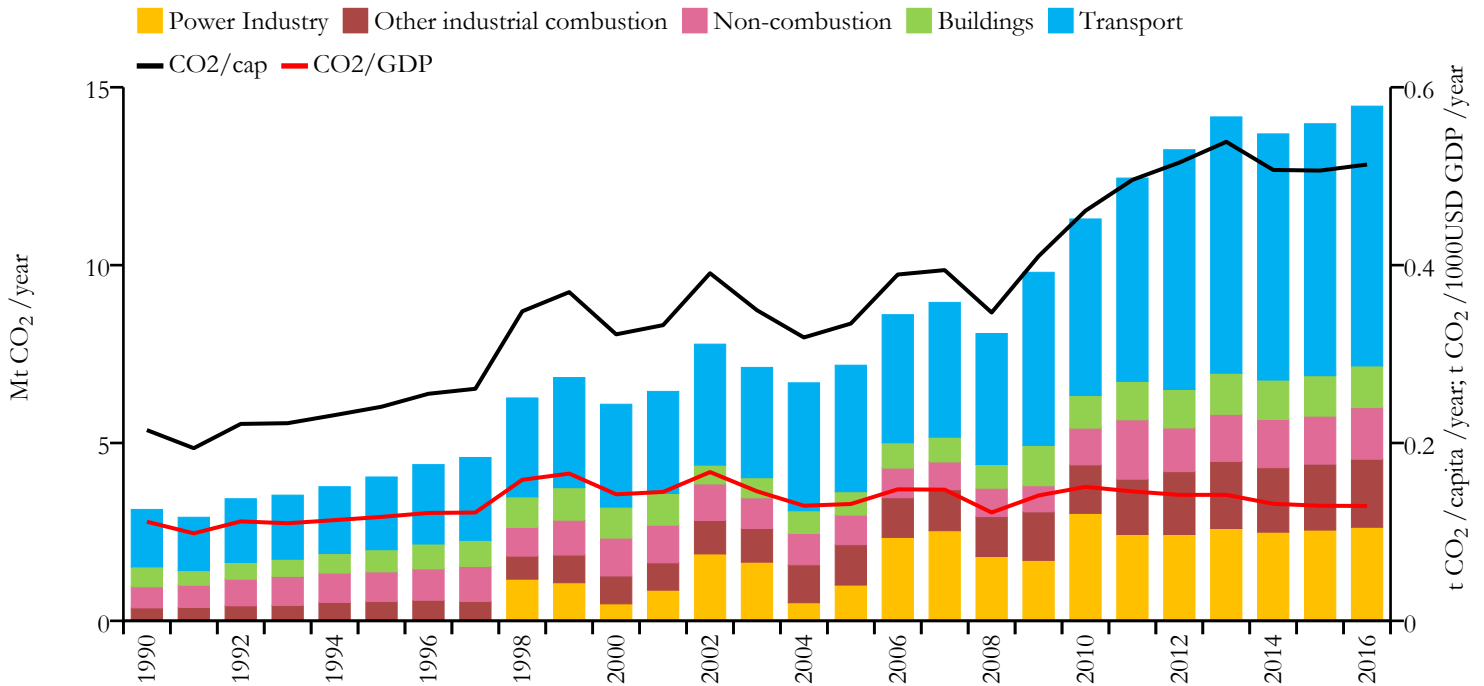

Ghana

Fossil CO₂ emissions by sector (EDGARv4.3.2_FT2016 dataset)

Year	Mt CO ₂ /yr	t CO ₂ /cap/yr	t CO ₂ /kUSD/yr	population
2016	14.470	0.513	0.129	28206728
1990	3.132	0.215	0.111	14628260

Greenhouse gas emissions (EDGARv4.3.2 dataset)