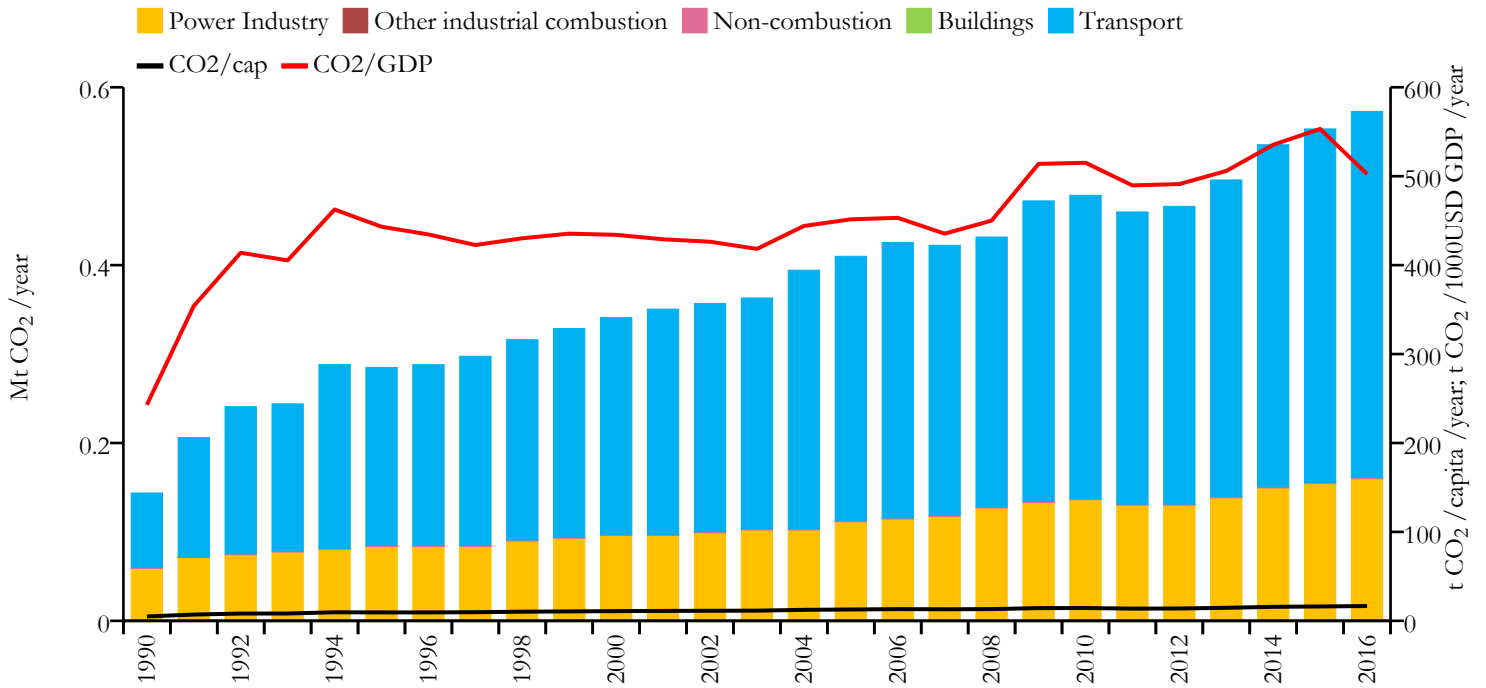

Fossil CO₂ emissions by sector (EDGARv4.3.2_FT2016 dataset)

Year	Mt CO ₂ /yr	t CO ₂ /cap/yr	t CO ₂ /kUSD/yr	population
2016	0.573	16.648	502.376	34408
1990	0.144	4.924	242.866	29164

Greenhouse gas emissions (EDGARv4.3.2 dataset)