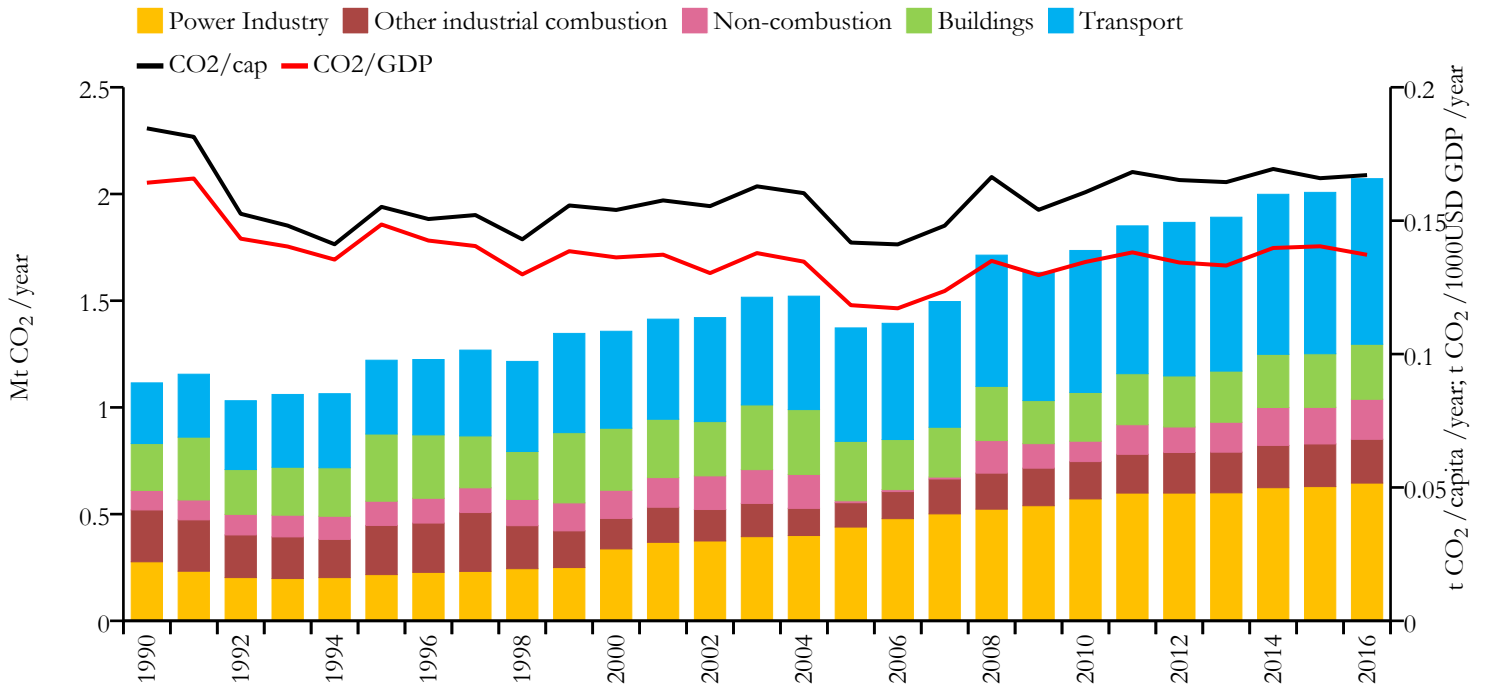

Fossil CO₂ emissions by sector (EDGARv4.3.2_FT2016 dataset)

Year	Mt CO ₂ /yr	t CO ₂ /cap/yr	t CO ₂ /kUSD/yr	population
2016	2.072	0.167	0.137	12395924
1990	1.115	0.185	0.164	6041094

Greenhouse gas emissions (EDGARv4.3.2 dataset)