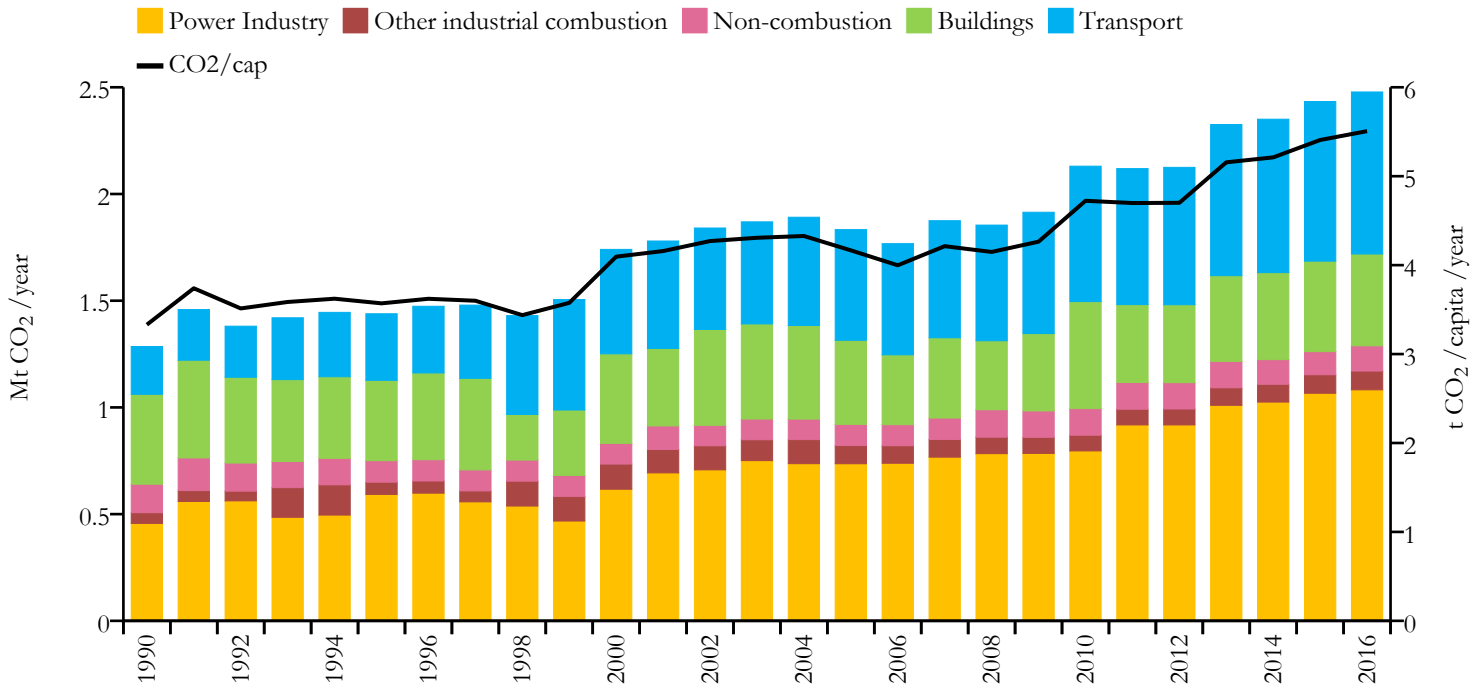

Guadeloupe

Fossil CO₂ emissions by sector (EDGARv4.3.2_FT2016 dataset)

Year	Mt CO ₂ /yr	t CO ₂ /cap/yr	t CO ₂ /kUSD/yr	population
2016	2.478	5.507	n/a	449975
1990	1.285	3.330	n/a	385878

Greenhouse gas emissions (EDGARv4.3.2 dataset)