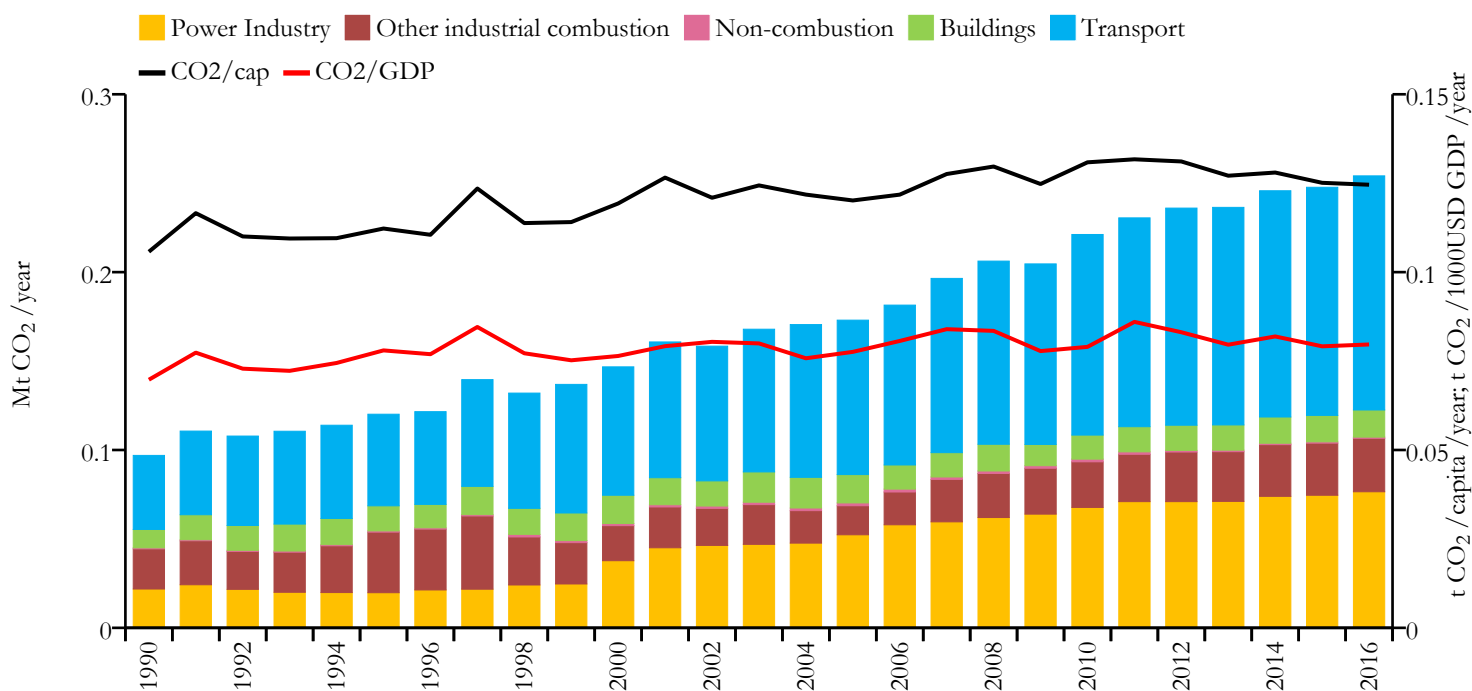

The Gambia

Fossil CO₂ emissions by sector (EDGARv4.3.2_FT2016 dataset)

Year	Mt CO ₂ /yr	t CO ₂ /cap/yr	t CO ₂ /kUSD/yr	population
2016	0.254	0.125	0.080	2038501
1990	0.097	0.106	0.070	916808

Greenhouse gas emissions (EDGARv4.3.2 dataset)