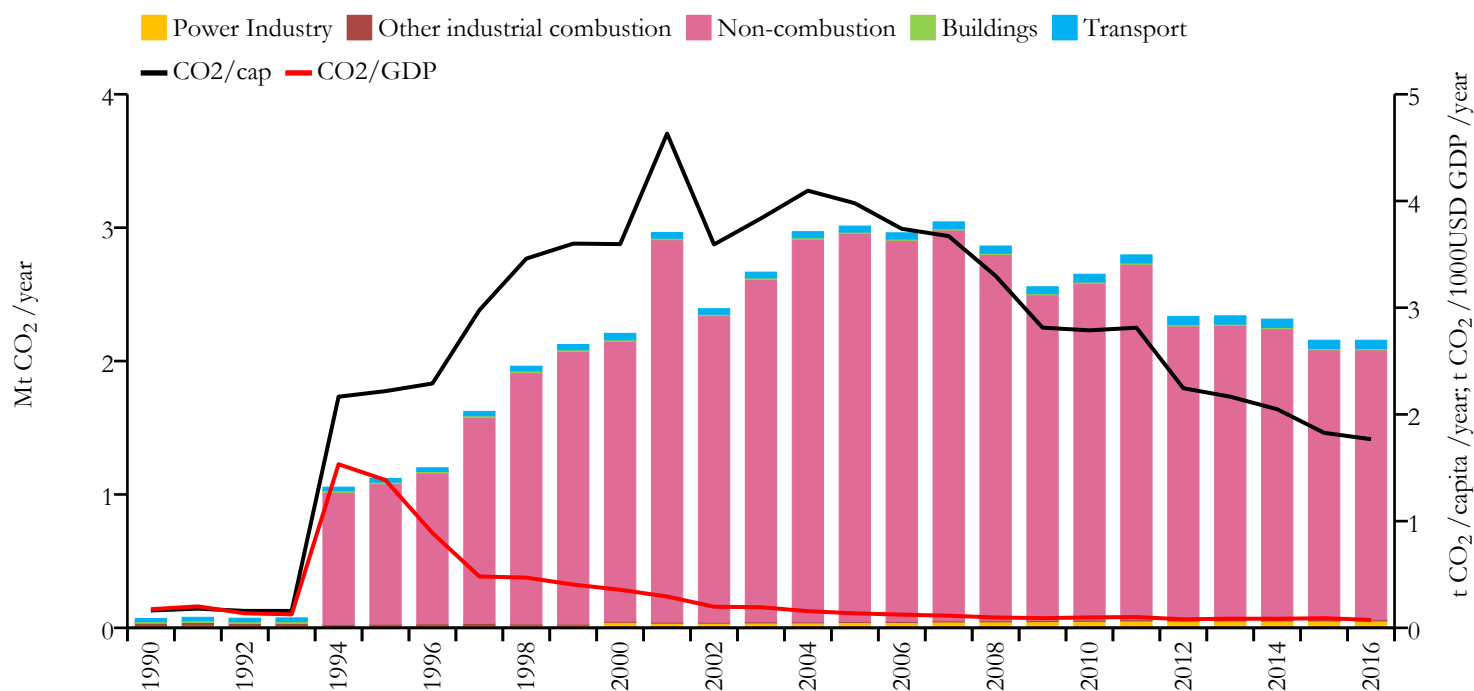

## Fossil CO<sub>2</sub> emissions by sector (EDGARv4.3.2\_FT2016 dataset)

Year	Mt CO <sub>2</sub> /yr	t CO <sub>2</sub> /cap/yr	t CO <sub>2</sub> /kUSD/yr	population
2016	2.156	1.768	0.075	1221490
1990	0.069	0.163	0.175	426846

## Greenhouse gas emissions (EDGARv4.3.2 dataset)