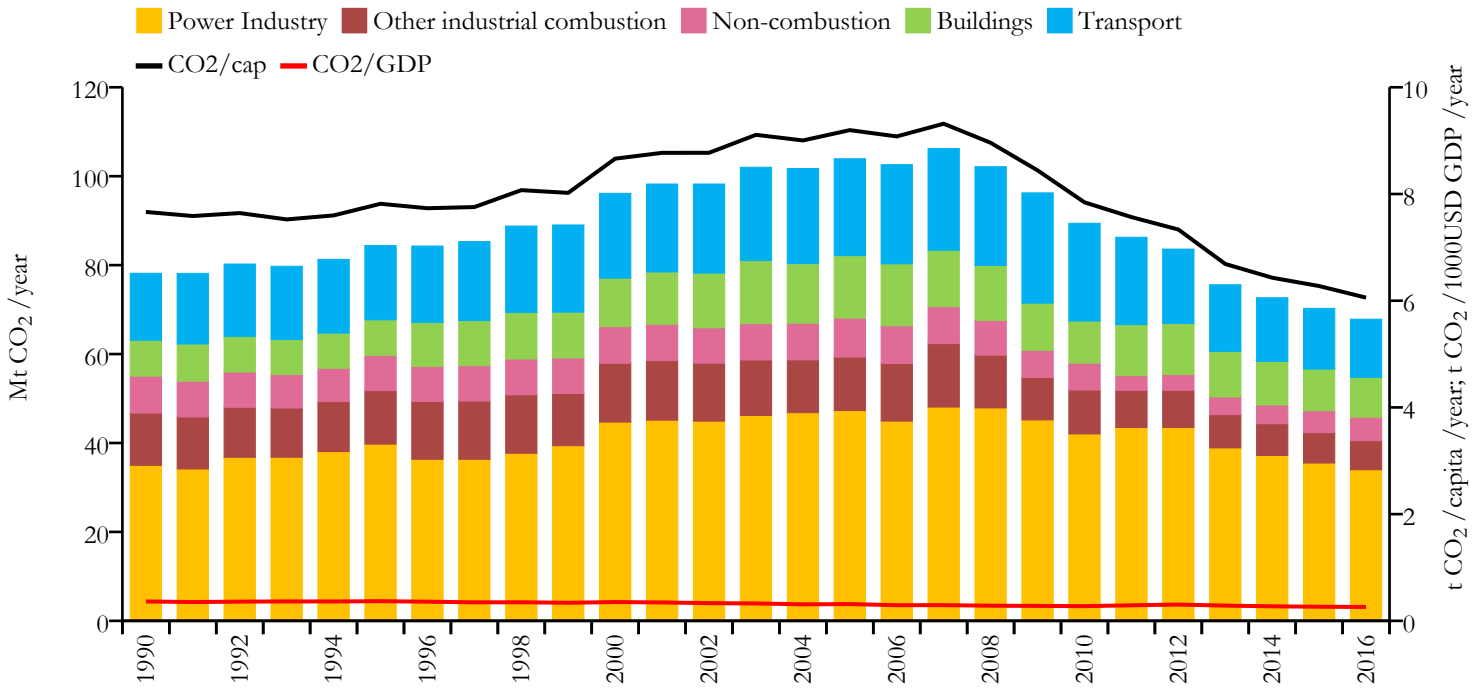

Fossil CO₂ emissions by sector (EDGARv4.3.2_FT2016 dataset)

Year	Mt CO ₂ /yr	t CO ₂ /cap/yr	t CO ₂ /kUSD/yr	population
2016	67.841	6.057	0.260	11183716
1990	78.171	7.664	0.364	10248537

Greenhouse gas emissions (EDGARv4.3.2 dataset)