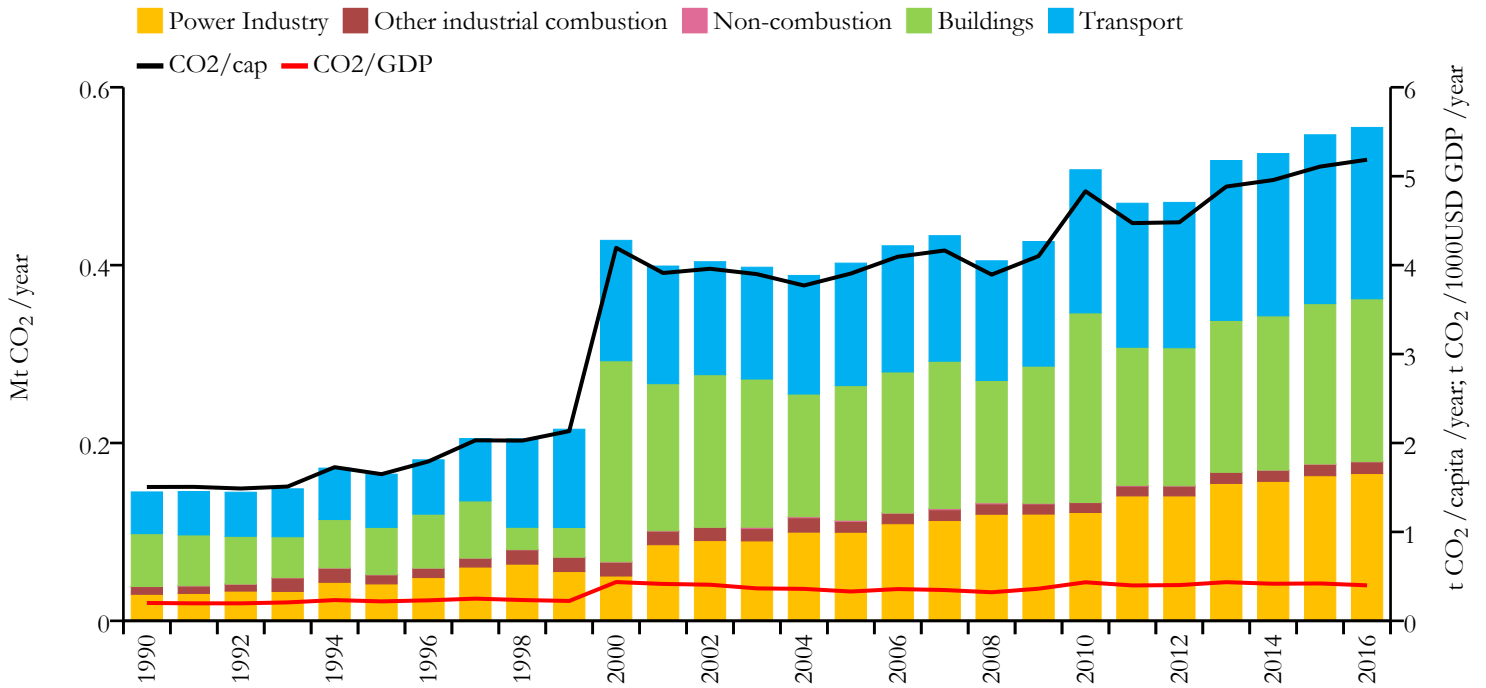

Fossil CO₂ emissions by sector (EDGARv4.3.2_FT2016 dataset)

Year	Mt CO ₂ /yr	t CO ₂ /cap/yr	t CO ₂ /kUSD/yr	population
2016	0.555	5.185	0.399	107317
1990	0.145	1.505	0.201	96283

Greenhouse gas emissions (EDGARv4.3.2 dataset)