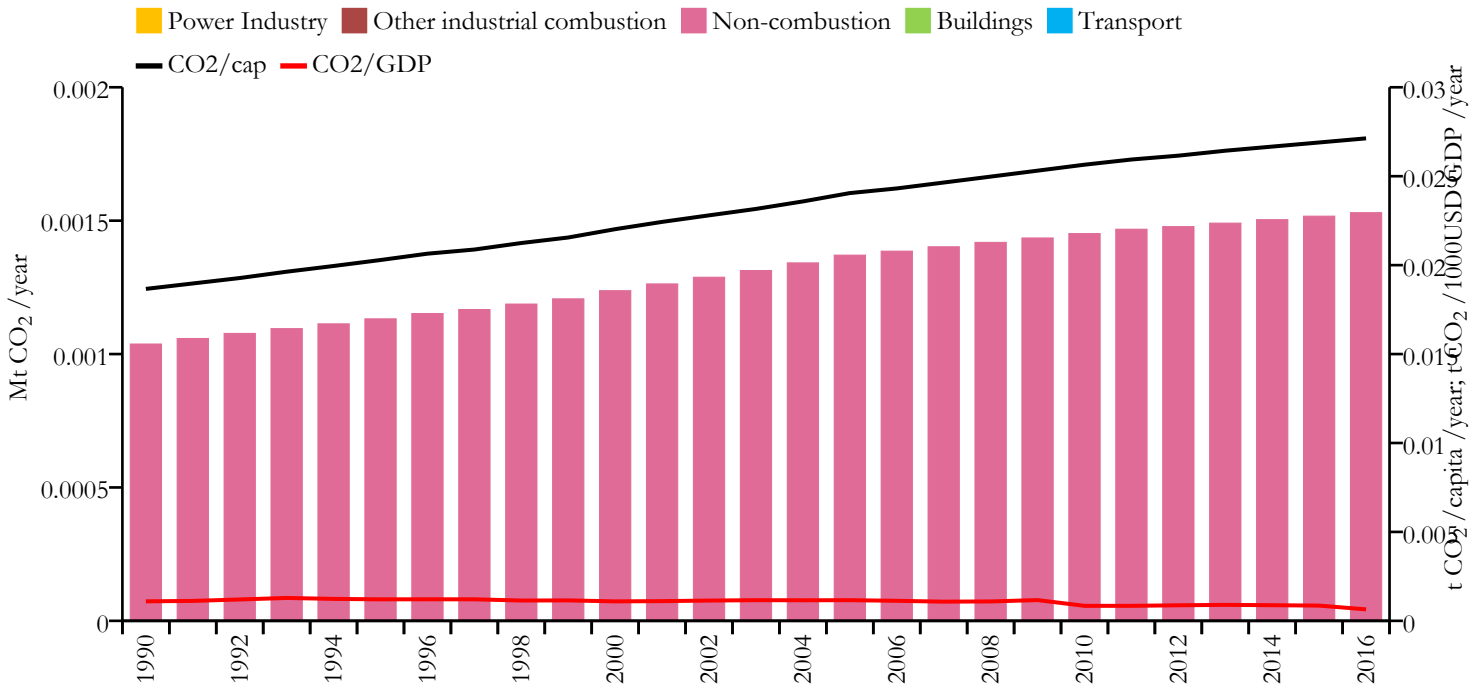

Fossil CO₂ emissions by sector (EDGARv4.3.2_FT2016 dataset)

Year	Mt CO ₂ /yr	t CO ₂ /cap/yr	t CO ₂ /kUSD/yr	population
2016	0.002	0.027	0.001	56412
1990	0.001	0.019	0.001	55604

Greenhouse gas emissions (EDGARv4.3.2 dataset)