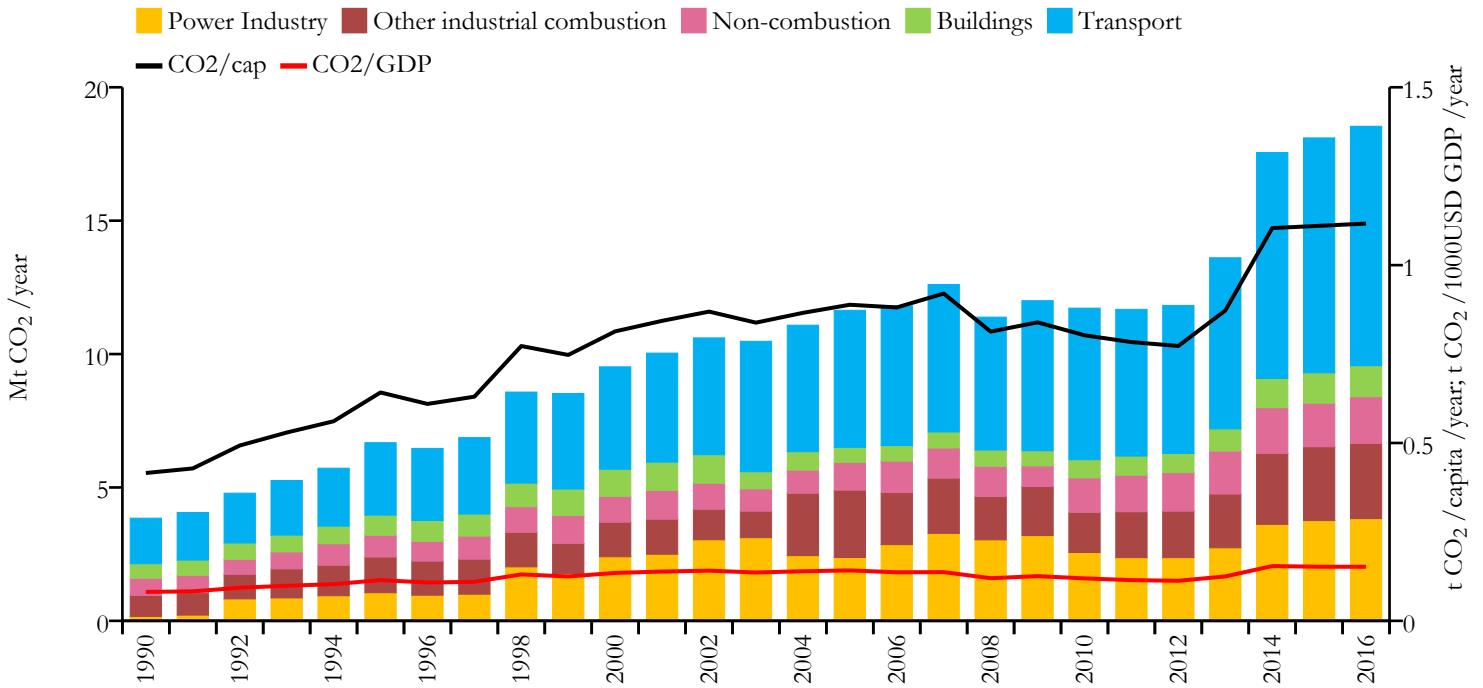

Guatemala

Fossil CO₂ emissions by sector (EDGARv4.3.2_FT2016 dataset)

Year	Mt CO ₂ /yr	t CO ₂ /cap/yr	t CO ₂ /kUSD/yr	population
2016	18.539	1.117	0.152	16582469
1990	3.849	0.416	0.081	9263813

Greenhouse gas emissions (EDGARv4.3.2 dataset)