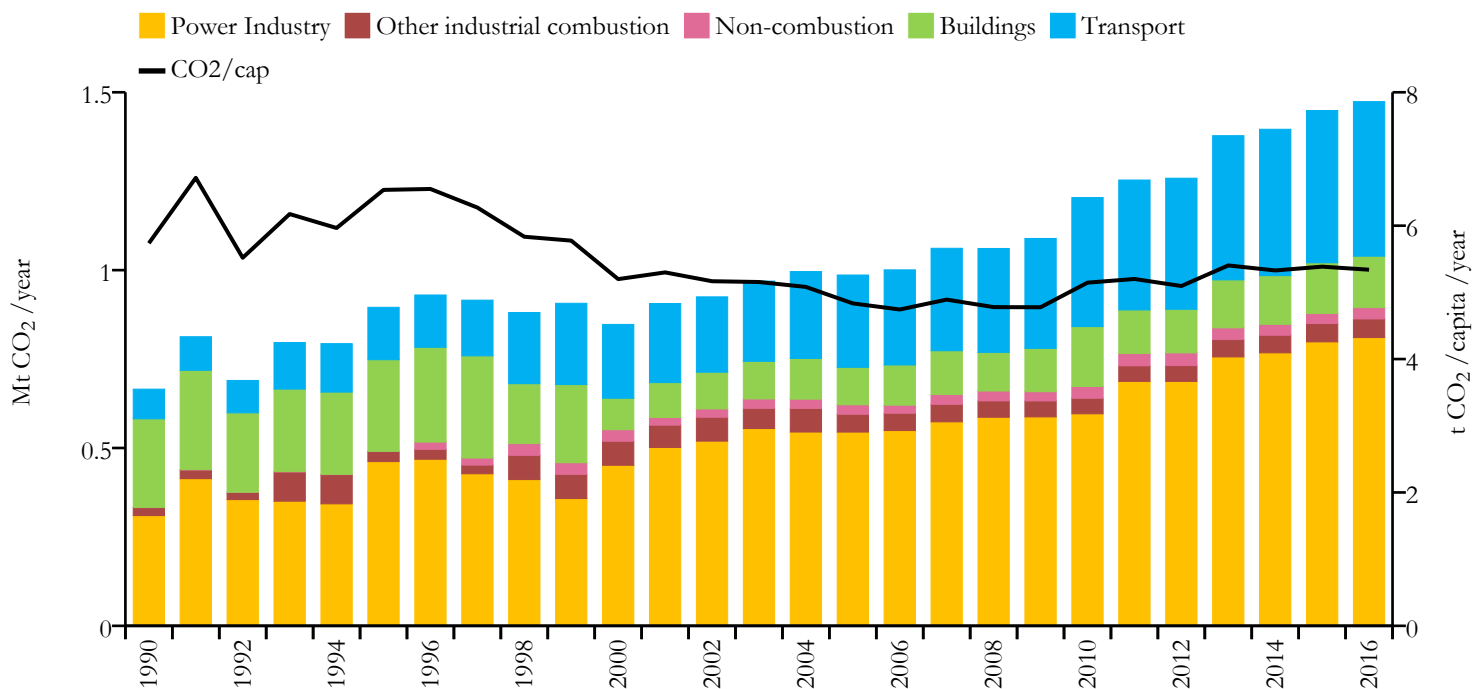

French Guiana

Fossil CO₂ emissions by sector (EDGARv4.3.2_FT2016 dataset)

Year	Mt CO ₂ /yr	t CO ₂ /cap/yr	t CO ₂ /kUSD/yr	population
2016	1.474	5.340	n/a	275713
1990	0.665	5.737	n/a	115784

Greenhouse gas emissions (EDGARv4.3.2 dataset)