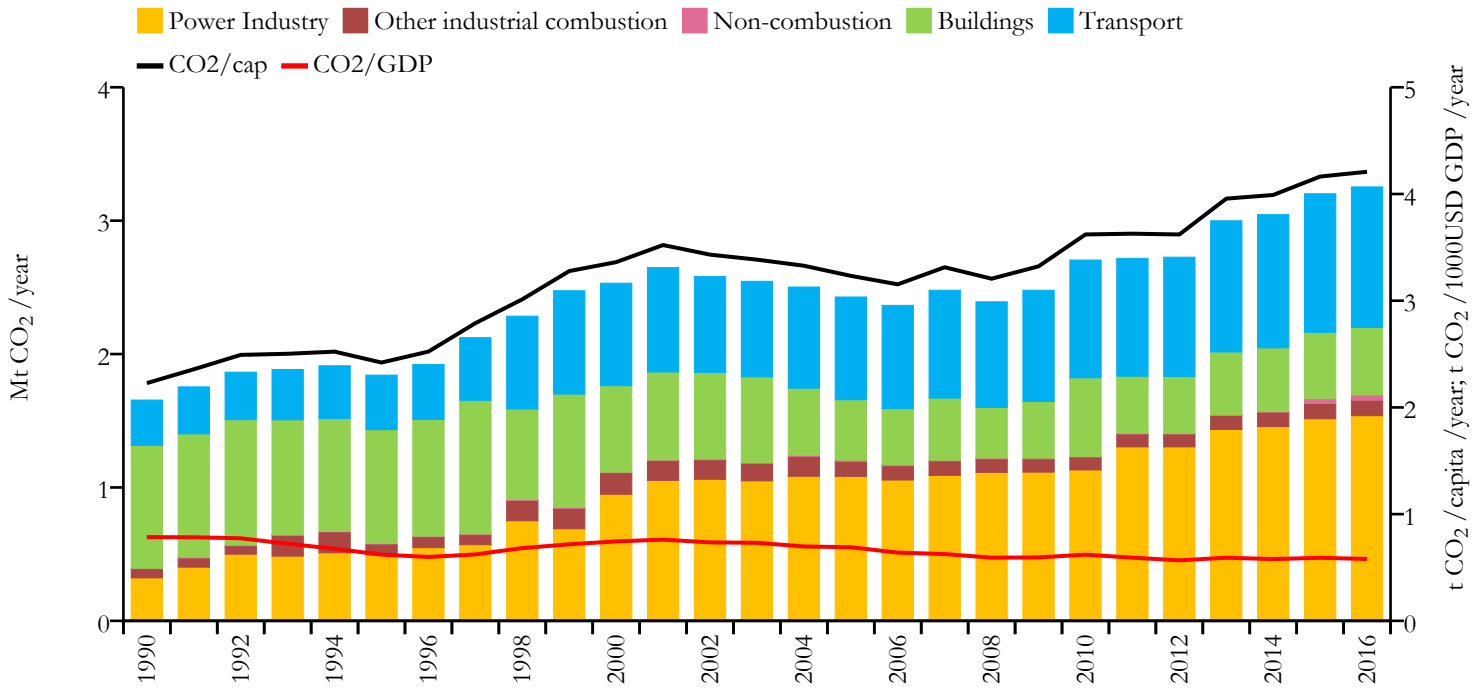

Fossil CO₂ emissions by sector (EDGARv4.3.2_FT2016 dataset)

Year	Mt CO ₂ /yr	t CO ₂ /cap/yr	t CO ₂ /kUSD/yr	population
2016	3.253	4.208	0.580	773303
1990	1.655	2.228	0.784	743309

Greenhouse gas emissions (EDGARv4.3.2 dataset)