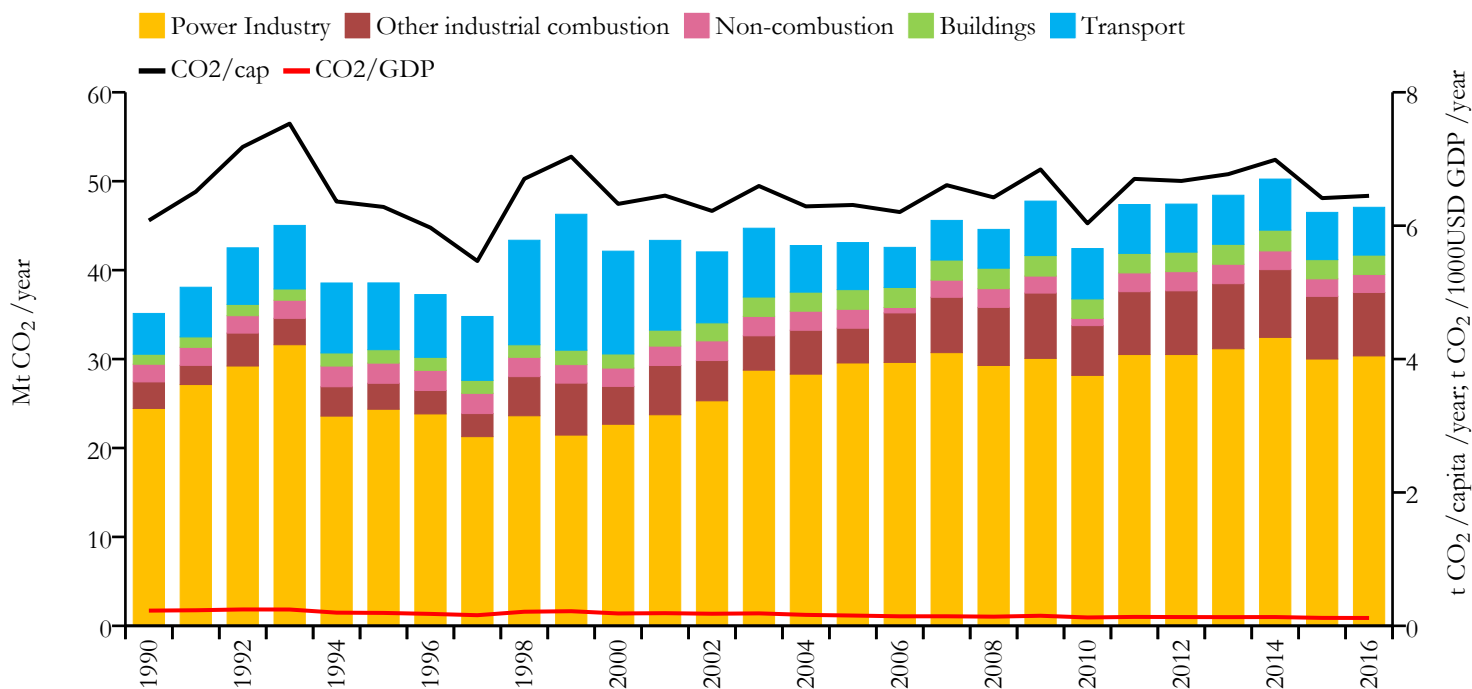

Fossil CO₂ emissions by sector (EDGARv4.3.2_FT2016 dataset)

Year	Mt CO ₂ /yr	t CO ₂ /cap/yr	t CO ₂ /kUSD/yr	population
2016	47.066	6.447	0.118	7302843
1990	35.131	6.078	0.228	5781459

Greenhouse gas emissions (EDGARv4.3.2 dataset)