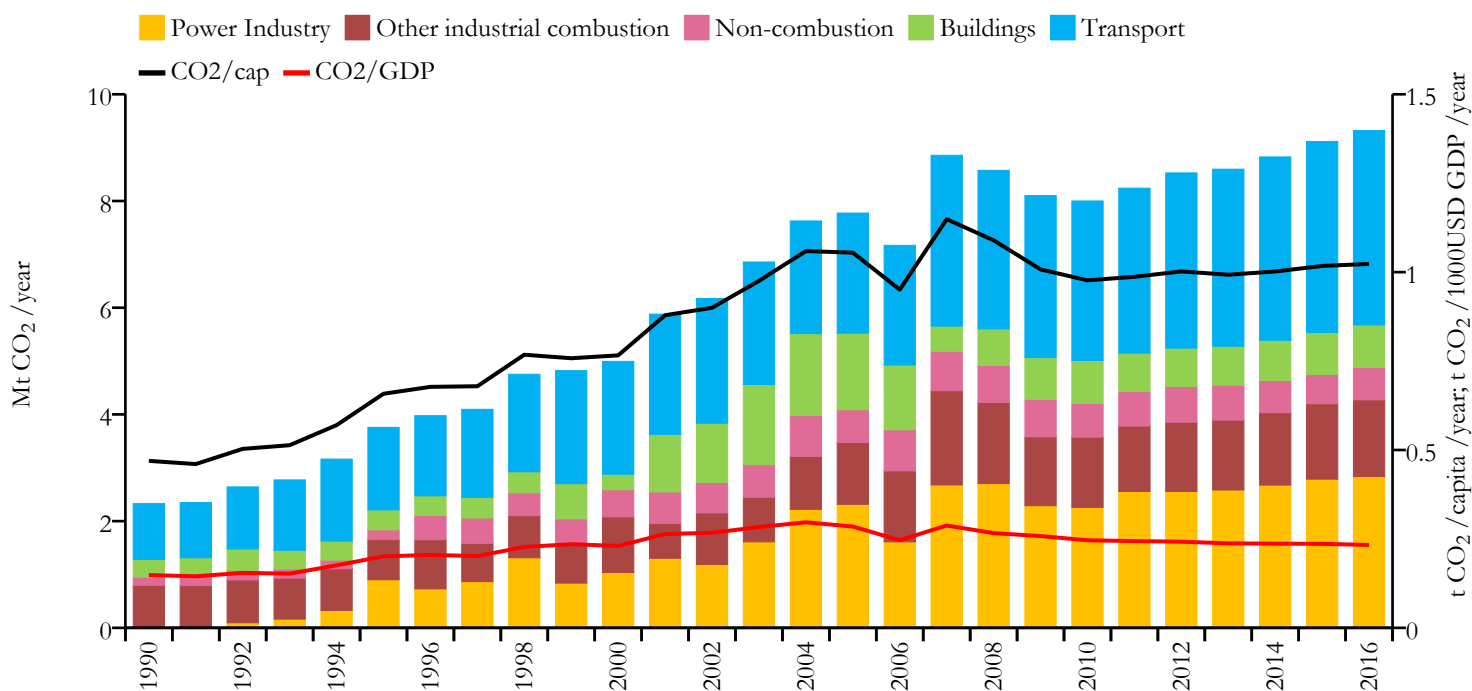

Honduras

Fossil CO₂ emissions by sector (EDGARv4.3.2_FT2016 dataset)

Year	Mt CO ₂ /yr	t CO ₂ /cap/yr	t CO ₂ /kUSD/yr	population
2016	9.320	1.023	0.233	9112867
1990	2.328	0.469	0.148	4955328

Greenhouse gas emissions (EDGARv4.3.2 dataset)