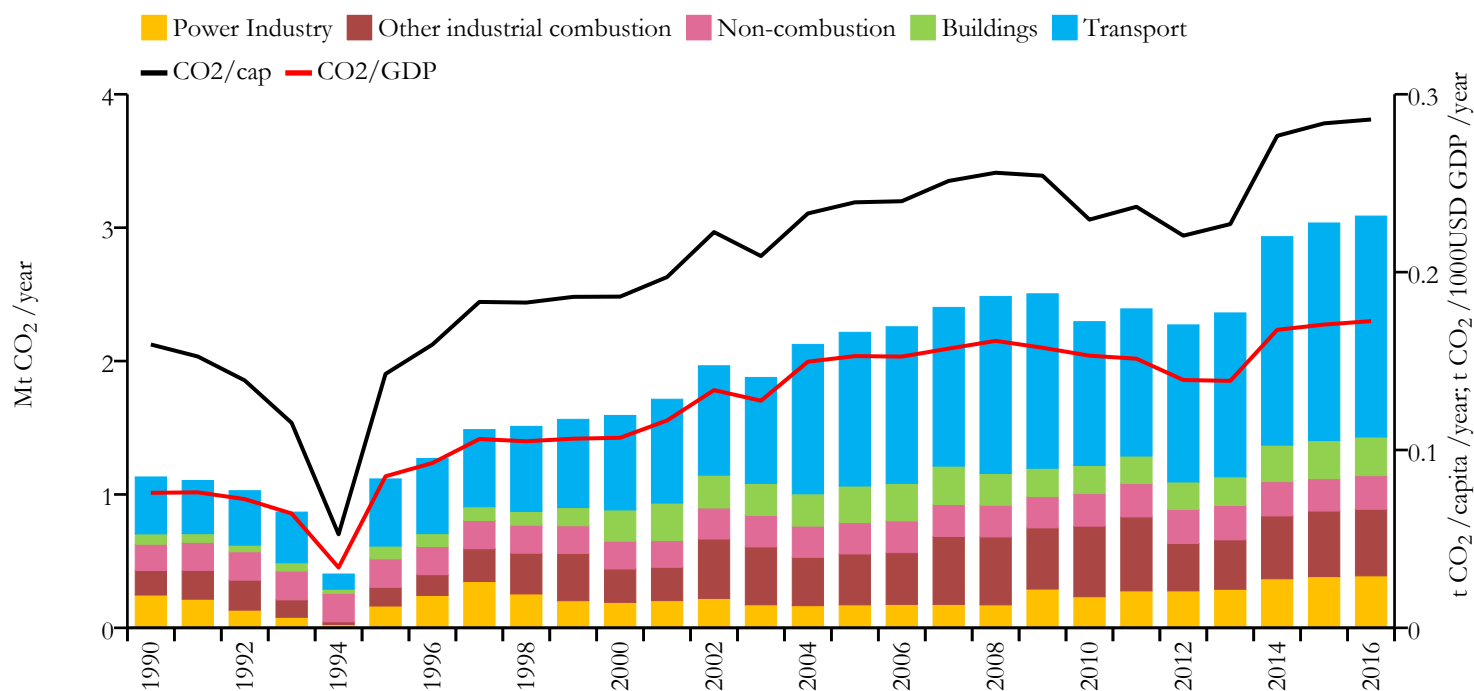

## Fossil CO<sub>2</sub> emissions by sector (EDGARv4.3.2\_FT2016 dataset)

Year	Mt CO <sub>2</sub> /yr	t CO <sub>2</sub> /cap/yr	t CO <sub>2</sub> /kUSD/yr	population
2016	3.087	0.286	0.172	10847334
1990	1.131	0.159	0.076	7099732

## Greenhouse gas emissions (EDGARv4.3.2 dataset)