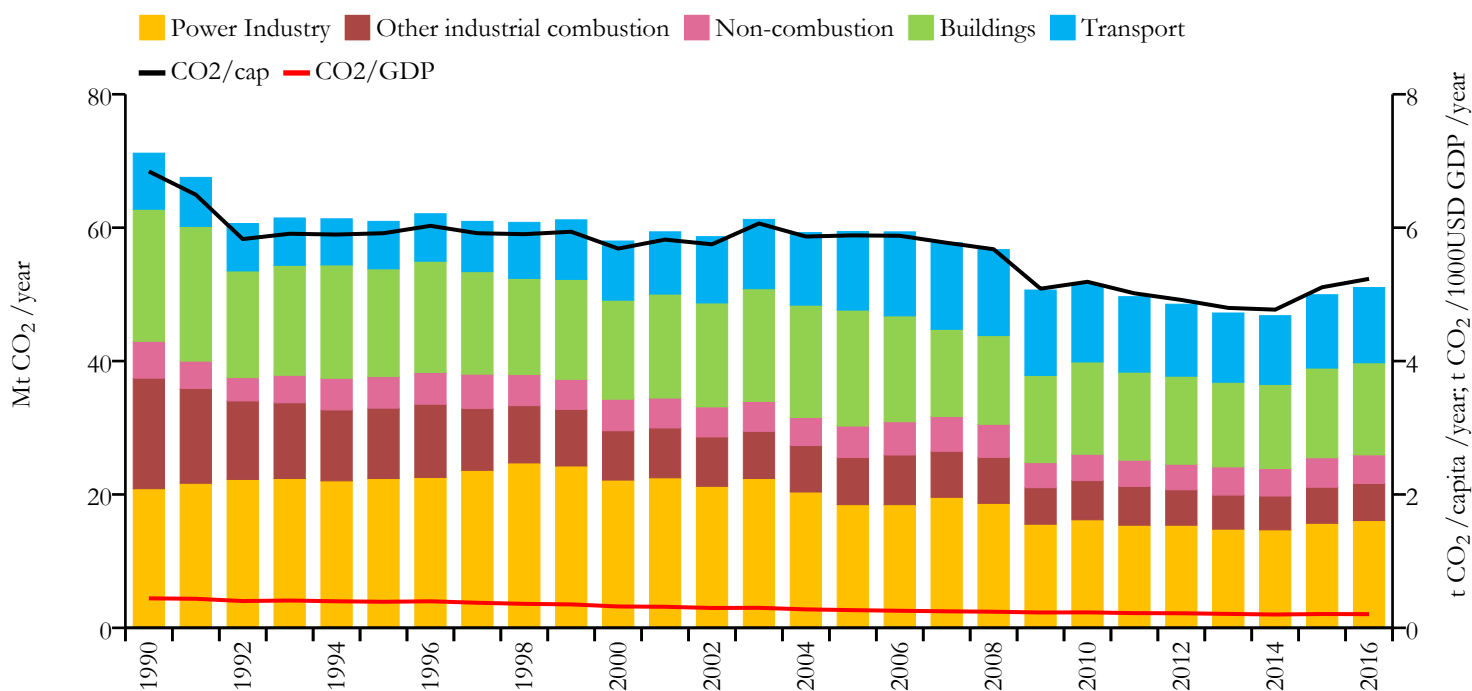

Hungary

Fossil CO₂ emissions by sector (EDGARv4.3.2_FT2016 dataset)

Year	Mt CO ₂ /yr	t CO ₂ /cap/yr	t CO ₂ /kUSD/yr	population
2016	51.019	5.233	0.205	9753281
1990	71.170	6.843	0.442	10377651

Greenhouse gas emissions (EDGARv4.3.2 dataset)