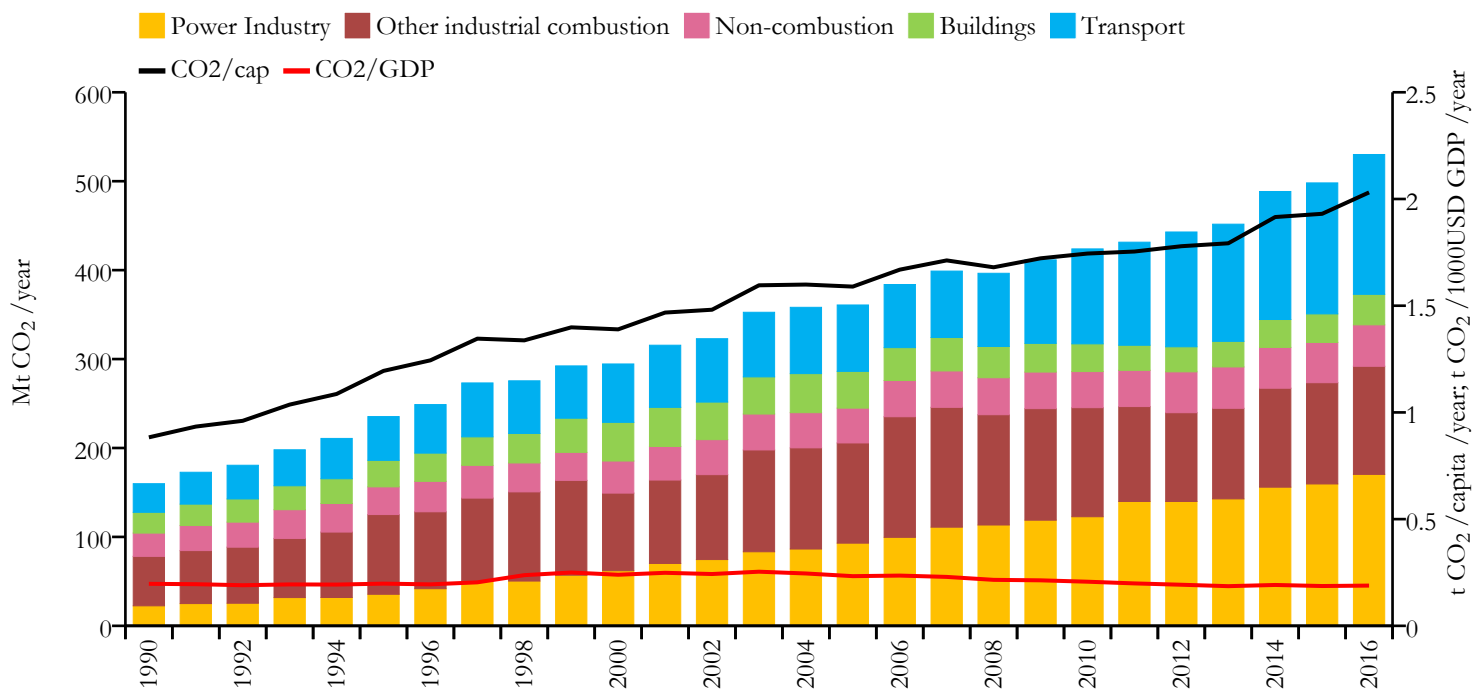

Indonesia

Fossil CO₂ emissions by sector (EDGARv4.3.2_FT2016 dataset)

Year	Mt CO ₂ /yr	t CO ₂ /cap/yr	t CO ₂ /kUSD/yr	population
2016	530.036	2.031	0.189	261115456
1990	159.852	0.883	0.197	181436821

Greenhouse gas emissions (EDGARv4.3.2 dataset)