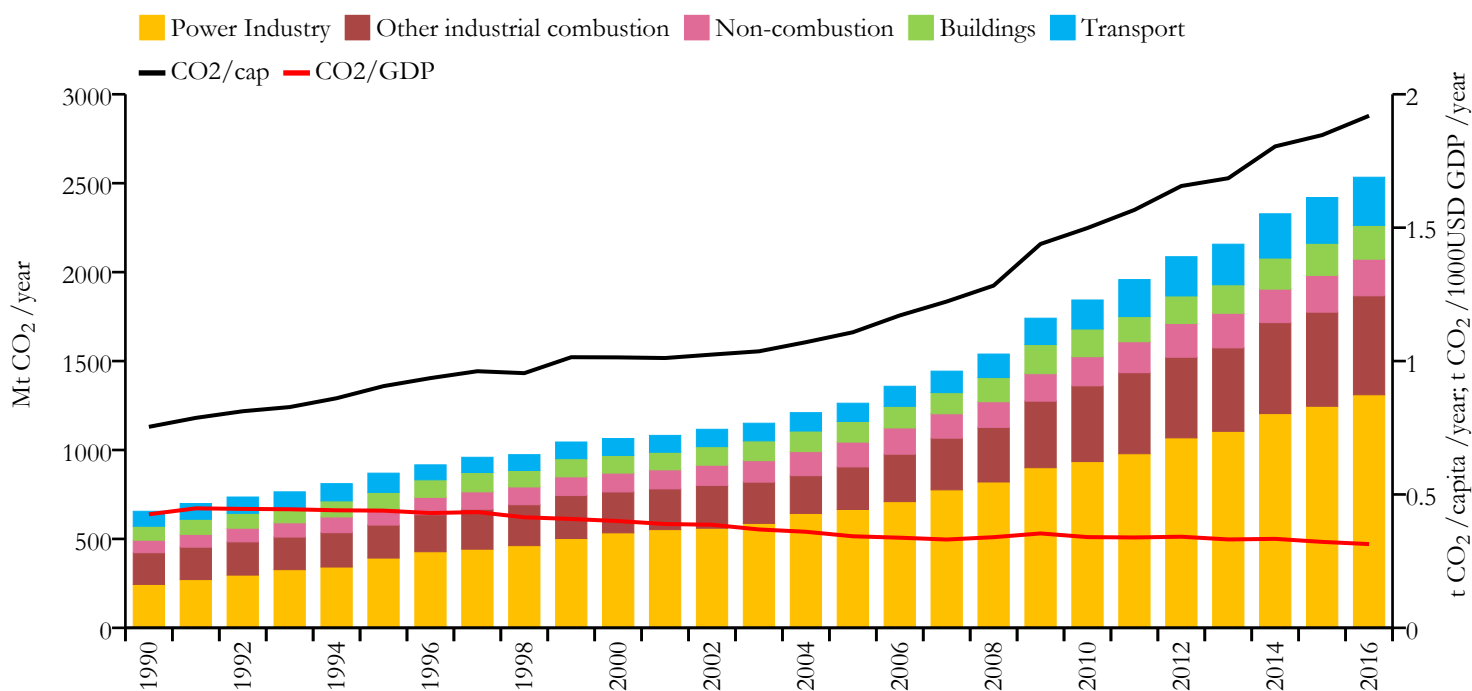

Fossil CO₂ emissions by sector (EDGARv4.3.2_FT2016 dataset)

Year	Mt CO ₂ /yr	t CO ₂ /cap/yr	t CO ₂ /kUSD/yr	population
2016	2533.638	1.919	0.314	1324171354
1990	655.462	0.753	0.426	870133480

Greenhouse gas emissions (EDGARv4.3.2 dataset)