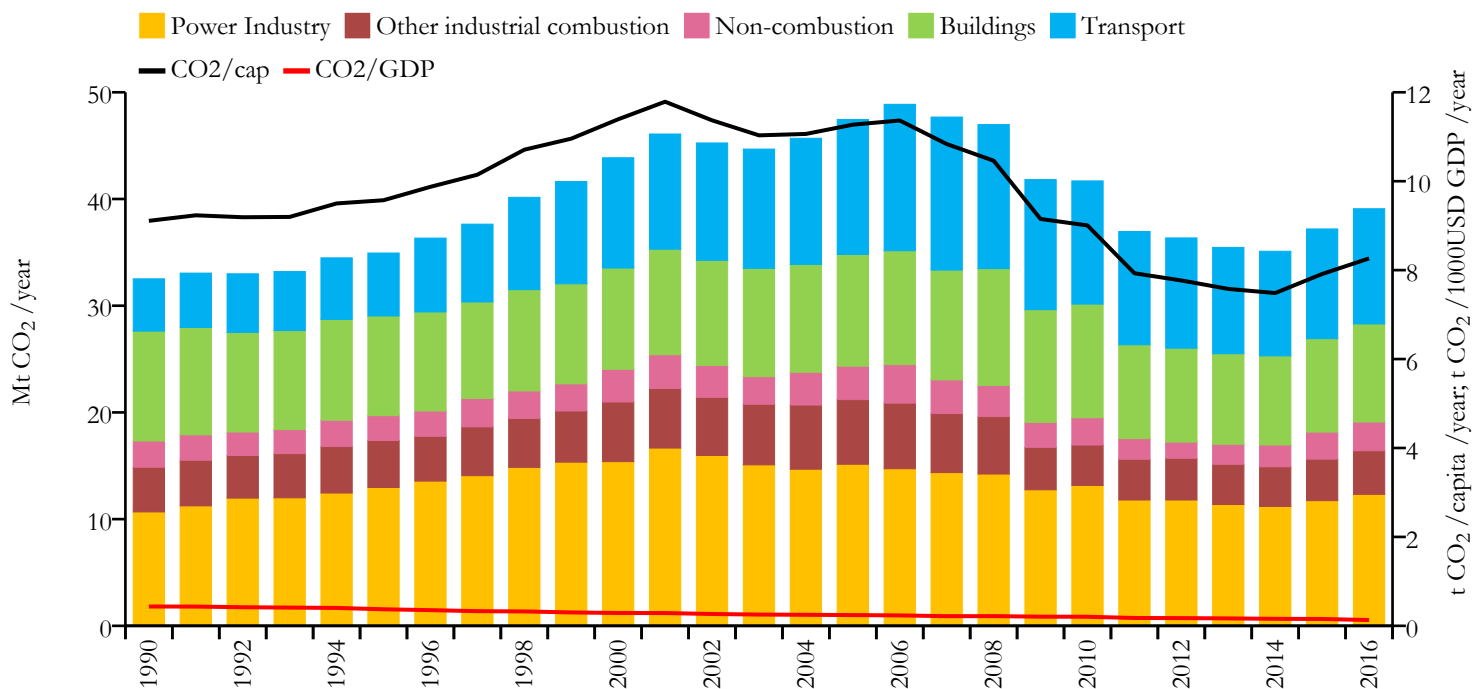

Ireland

Fossil CO₂ emissions by sector (EDGARv4.3.2_FT2016 dataset)

Year	Mt CO ₂ /yr	t CO ₂ /cap/yr	t CO ₂ /kUSD/yr	population
2016	39.087	8.264	0.130	4726078
1990	32.518	9.109	0.435	3569257

Greenhouse gas emissions (EDGARv4.3.2 dataset)