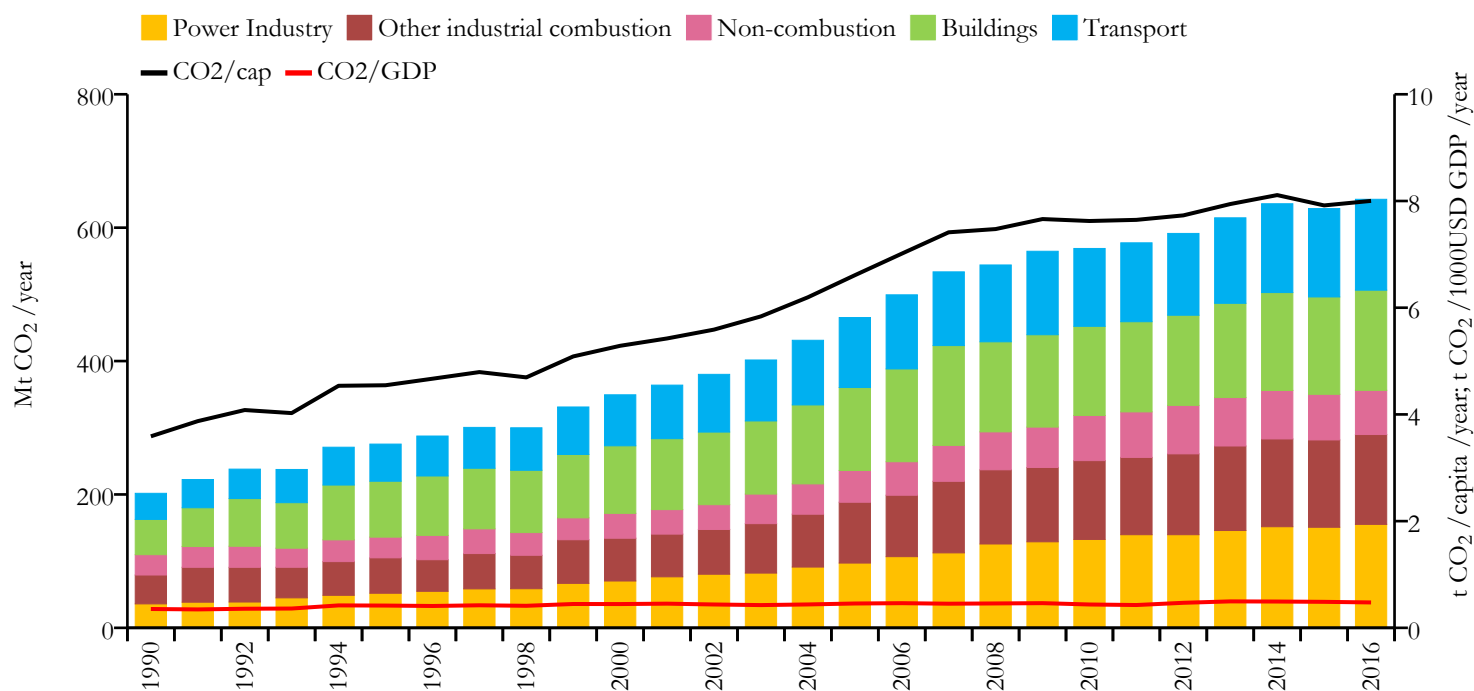

## Fossil CO<sub>2</sub> emissions by sector (EDGARv4.3.2\_FT2016 dataset)

Year	Mt CO <sub>2</sub> /yr	t CO <sub>2</sub> /cap/yr	t CO <sub>2</sub> /kUSD/yr	population
2016	642.560	8.002	0.476	80277428
1990	201.720	3.589	0.353	56226185

## Greenhouse gas emissions (EDGARv4.3.2 dataset)