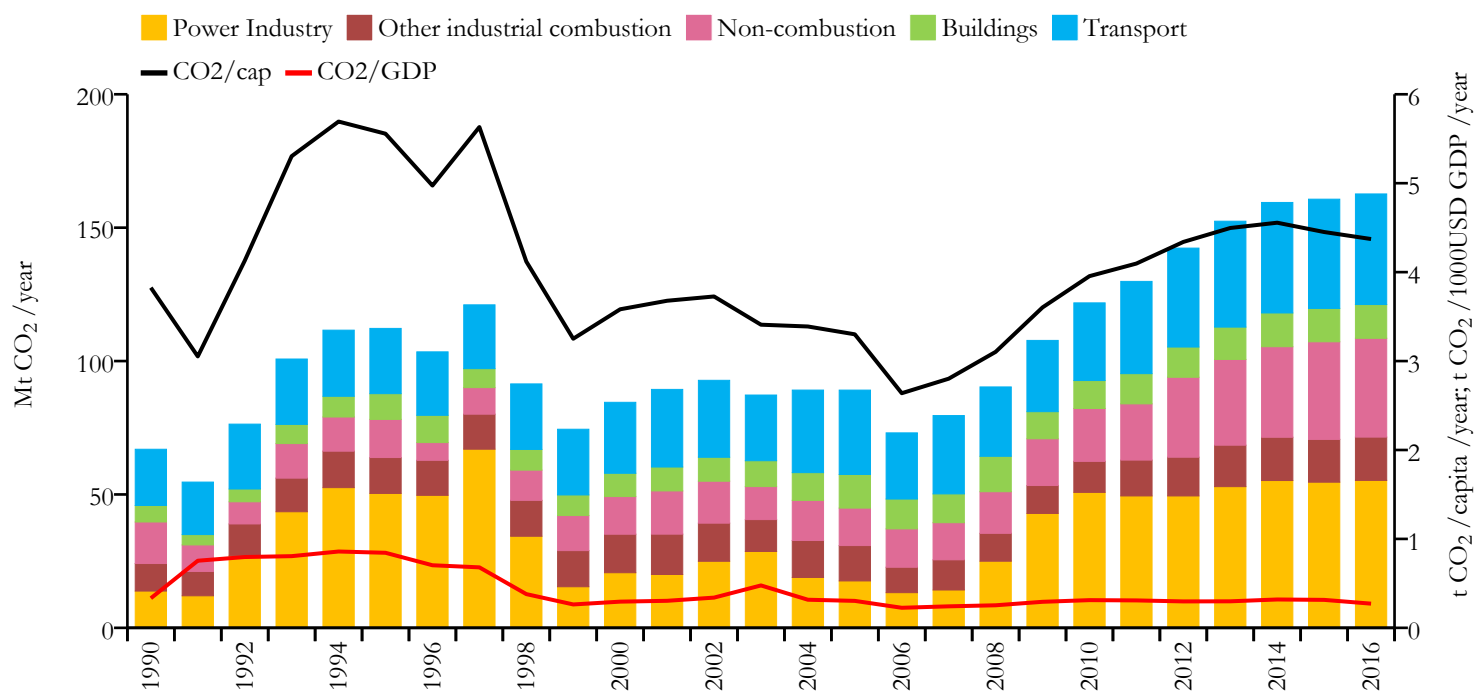

Fossil CO₂ emissions by sector (EDGARv4.3.2_FT2016 dataset)

Year	Mt CO ₂ /yr	t CO ₂ /cap/yr	t CO ₂ /kUSD/yr	population
2016	162.646	4.372	0.272	37202572
1990	66.944	3.825	0.333	17469005

Greenhouse gas emissions (EDGARv4.3.2 dataset)