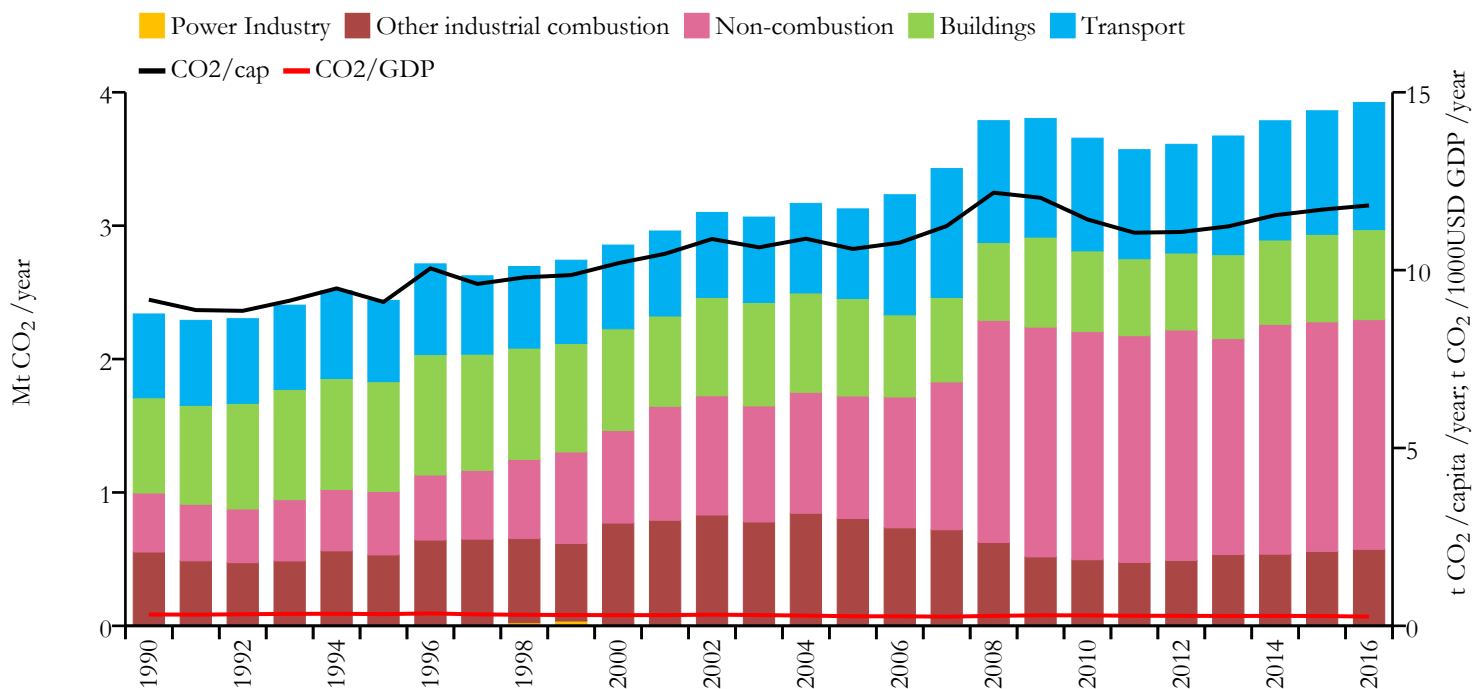

Iceland

Fossil CO₂ emissions by sector (EDGARv4.3.2_FT2016 dataset)

| Year | Mt CO ₂ /yr | t CO ₂ /cap/yr | t CO ₂ /kUSD/yr | population |
|------|------------------------|---------------------------|----------------------------|------------|
| 2016 | 3.924 | 11.819 | 0.260 | 332474 |
| 1990 | 2.338 | 9.169 | 0.319 | 255043 |

Greenhouse gas emissions (EDGARv4.3.2 dataset)