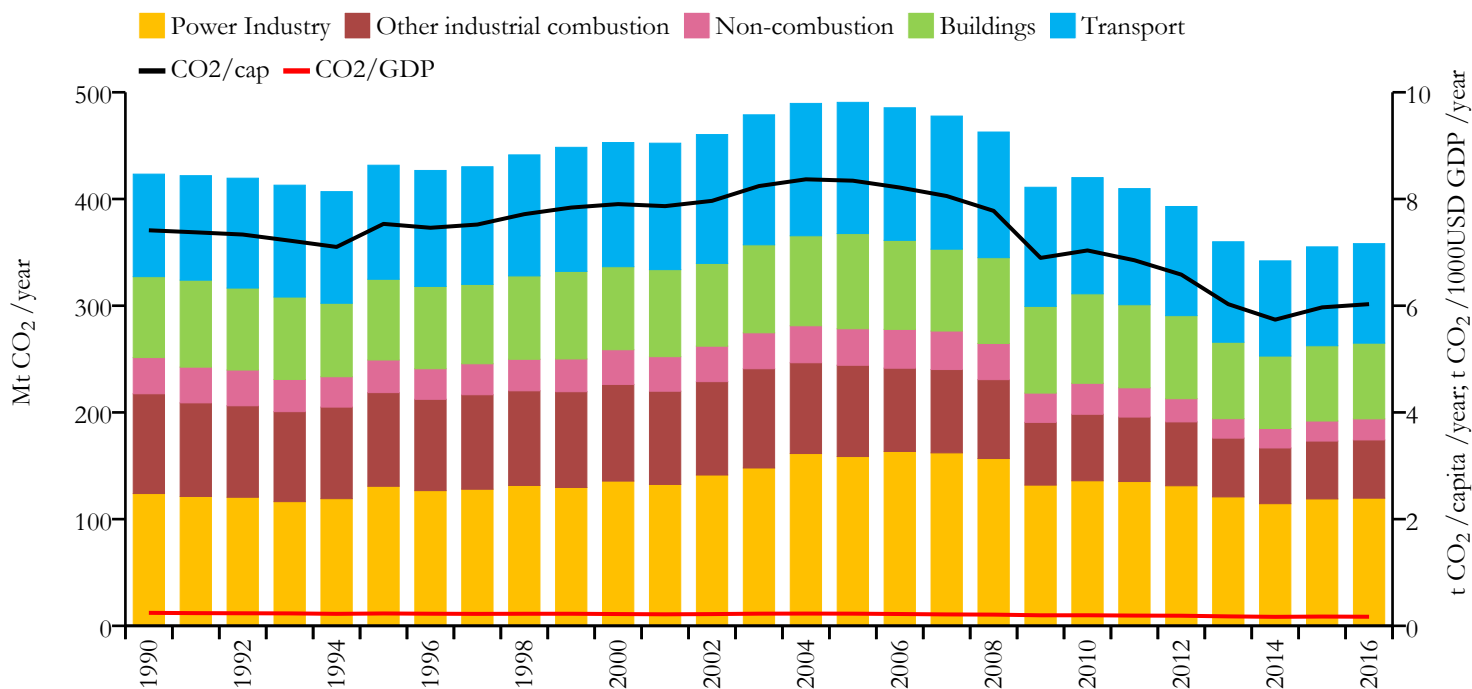

Italy, San Marino and the Holy See

Fossil CO₂ emissions by sector (EDGARv4.3.2_FT2016 dataset)

Year	Mt CO ₂ /yr	t CO ₂ /cap/yr	t CO ₂ /kUSD/yr	population
2016	358.140	6.029	0.171	59429938
1990	423.297	7.413	0.243	57127120

Greenhouse gas emissions (EDGARv4.3.2 dataset)