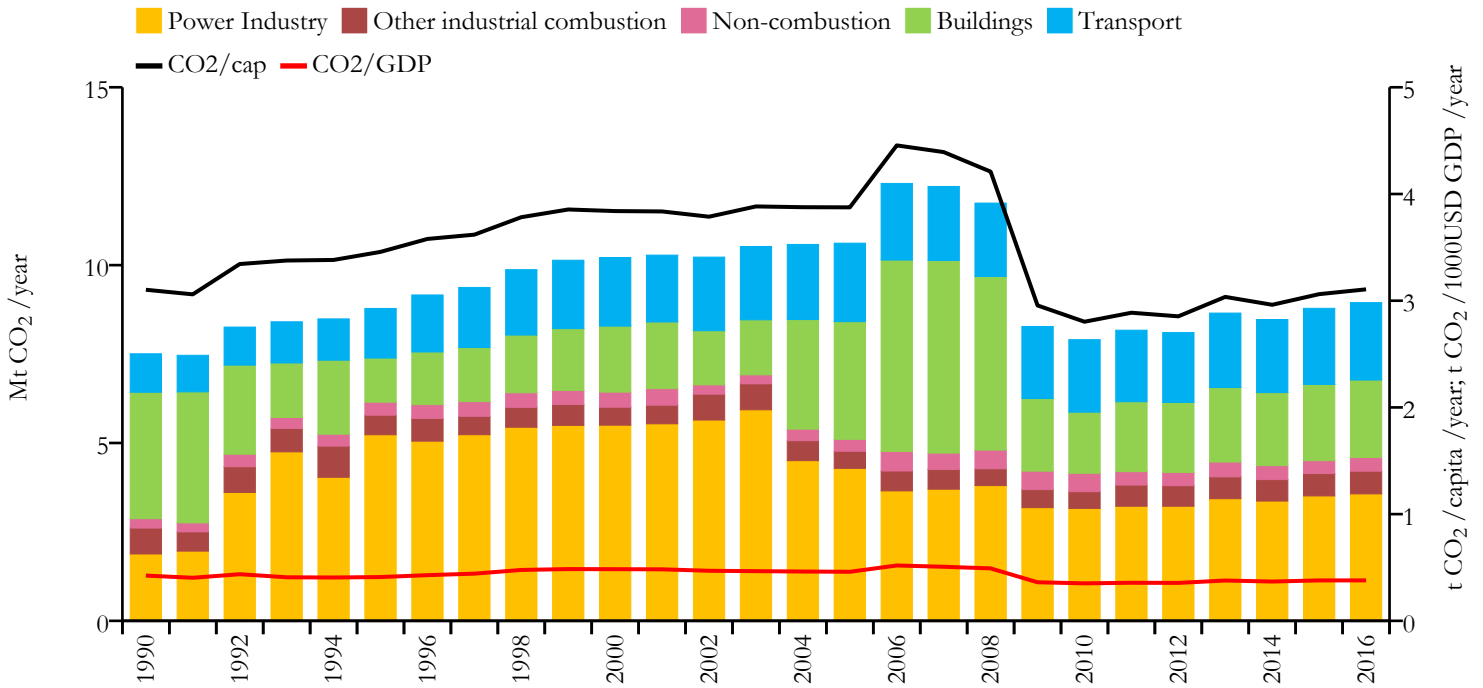

## Fossil CO<sub>2</sub> emissions by sector (EDGARv4.3.2\_FT2016 dataset)

Year	Mt CO <sub>2</sub> /yr	t CO <sub>2</sub> /cap/yr	t CO <sub>2</sub> /kUSD/yr	population
2016	8.947	3.106	0.379	2881355
1990	7.508	3.103	0.424	2424242

## Greenhouse gas emissions (EDGARv4.3.2 dataset)