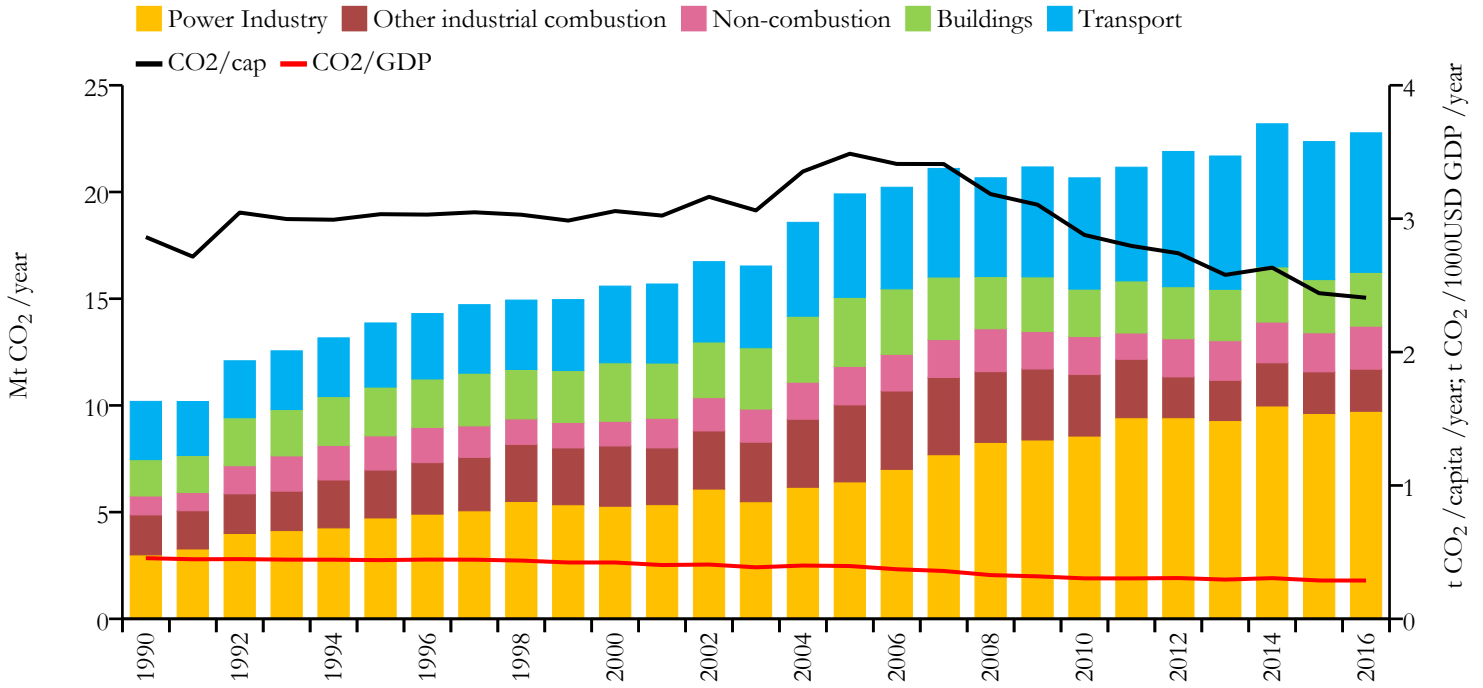

## Fossil CO<sub>2</sub> emissions by sector (EDGARv4.3.2\_FT2016 dataset)

Year	Mt CO <sub>2</sub> /yr	t CO <sub>2</sub> /cap/yr	t CO <sub>2</sub> /kUSD/yr	population
2016	22.772	2.407	0.287	9455802
1990	10.189	2.862	0.455	3560582

## Greenhouse gas emissions (EDGARv4.3.2 dataset)