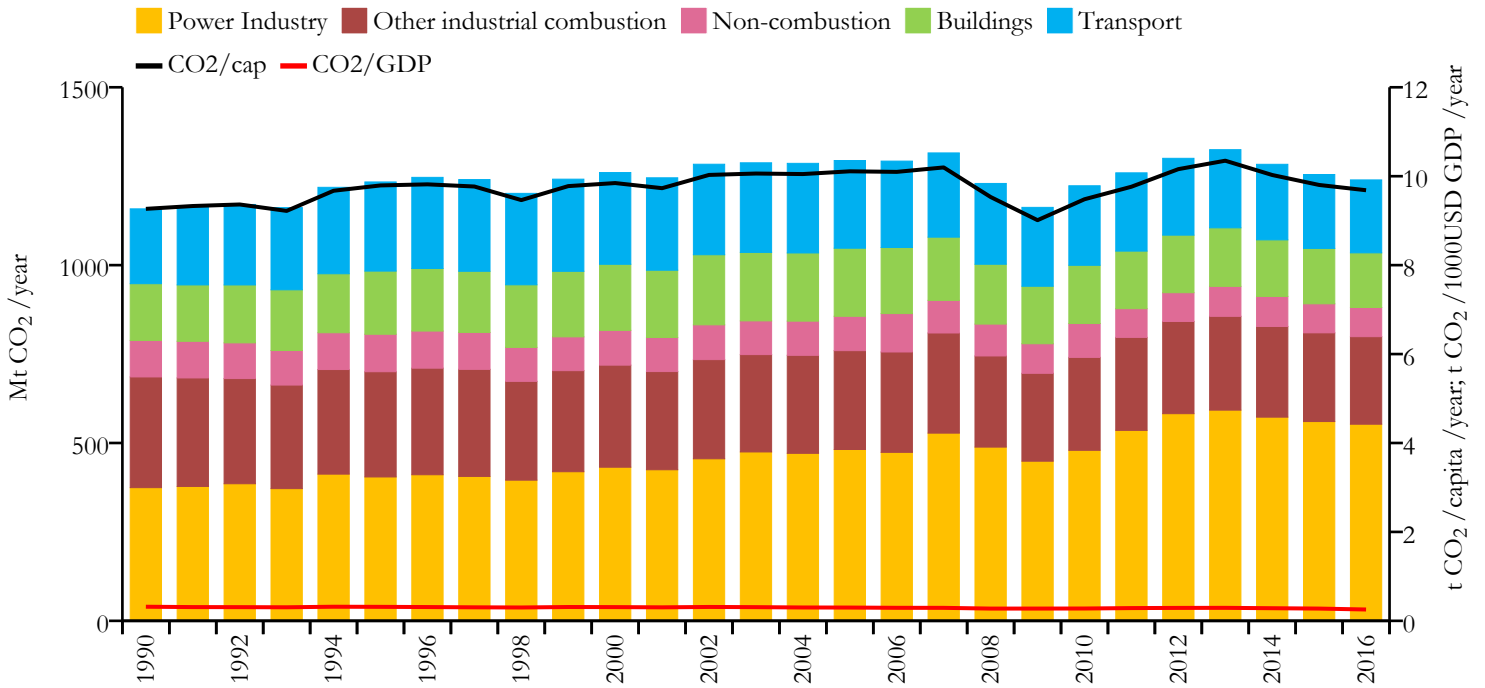

Fossil CO₂ emissions by sector (EDGARv4.3.2_FT2016 dataset)

Year	Mt CO ₂ /yr	t CO ₂ /cap/yr	t CO ₂ /kUSD/yr	population
2016	1239.592	9.684	0.255	127748513
1990	1158.222	9.266	0.317	124515561

Greenhouse gas emissions (EDGARv4.3.2 dataset)