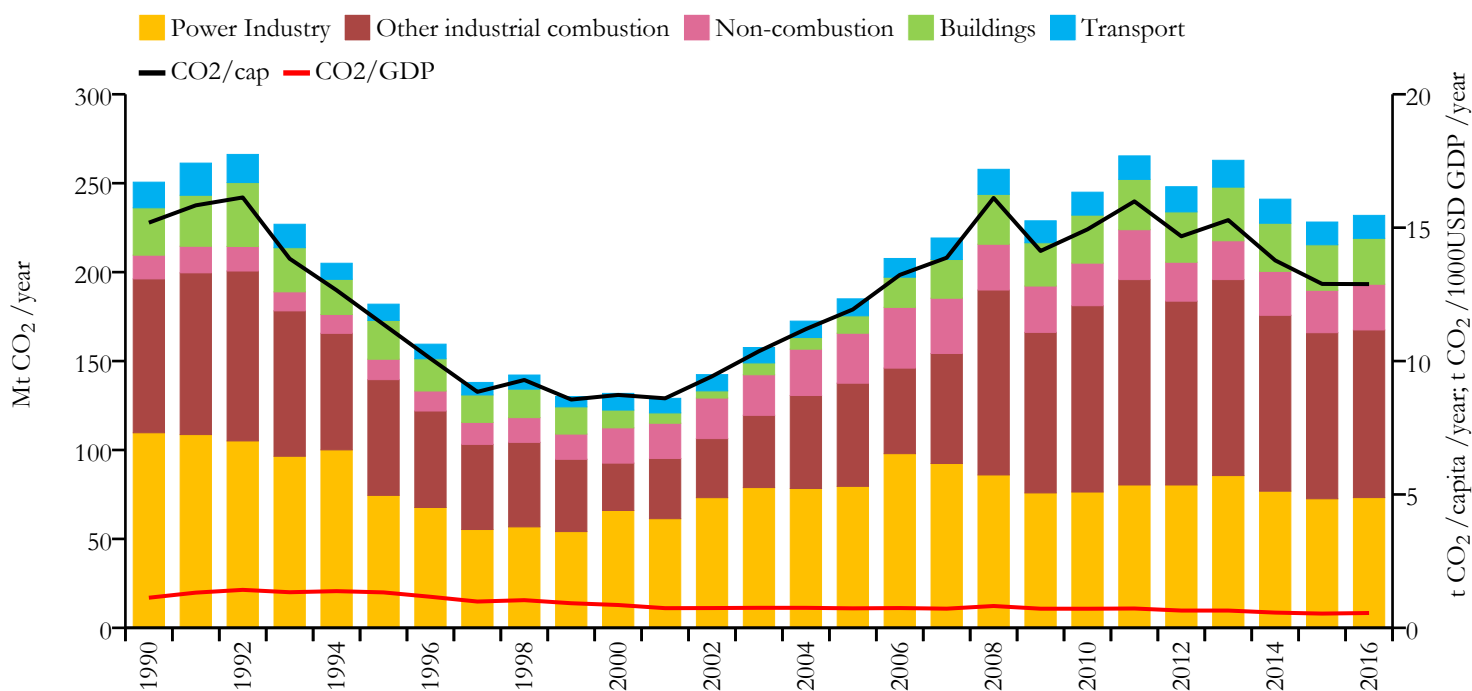

Fossil CO₂ emissions by sector (EDGARv4.3.2_FT2016 dataset)

Year	Mt CO ₂ /yr	t CO ₂ /cap/yr	t CO ₂ /kUSD/yr	population
2016	231.920	12.884	0.556	17987736
1990	250.590	15.187	1.129	16540258

Greenhouse gas emissions (EDGARv4.3.2 dataset)