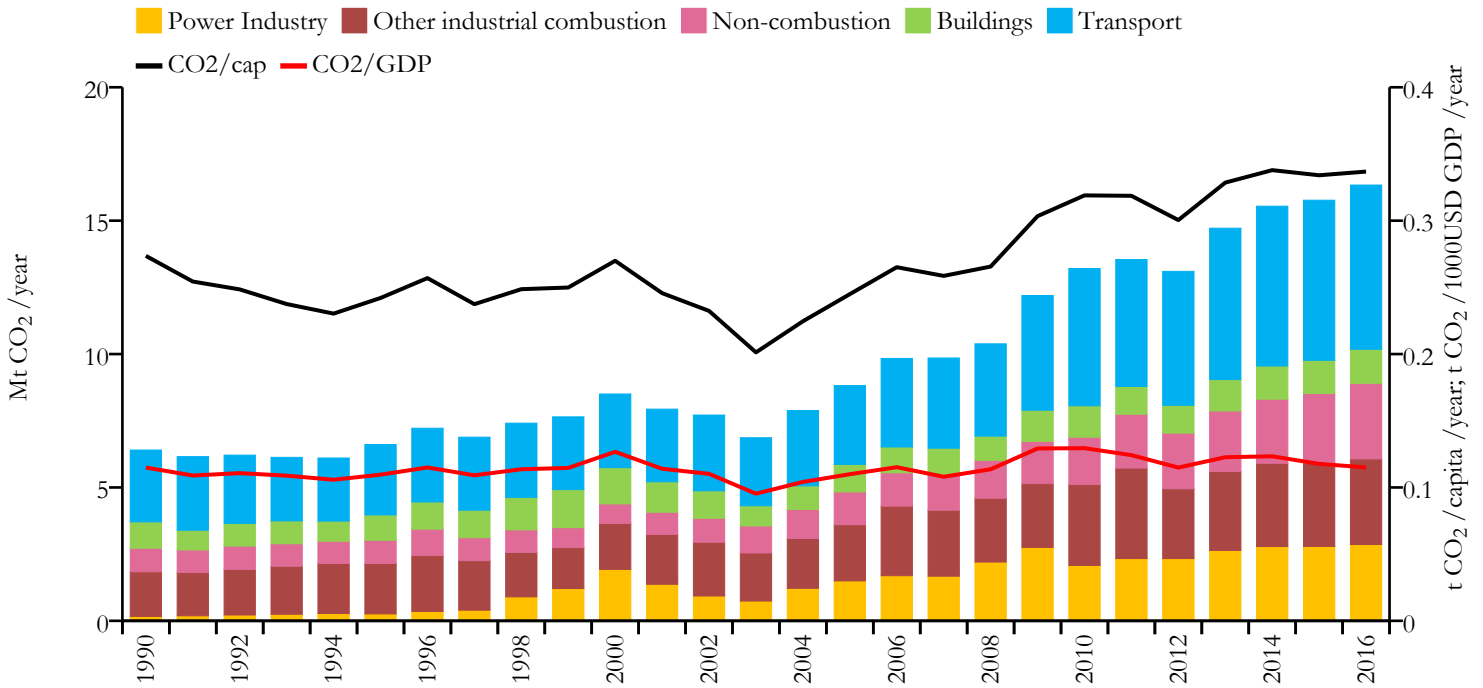

Fossil CO₂ emissions by sector (EDGARv4.3.2_FT2016 dataset)

Year	Mt CO ₂ /yr	t CO ₂ /cap/yr	t CO ₂ /kUSD/yr	population
2016	16.335	0.337	0.115	48461567
1990	6.402	0.274	0.115	23402507

Greenhouse gas emissions (EDGARv4.3.2 dataset)