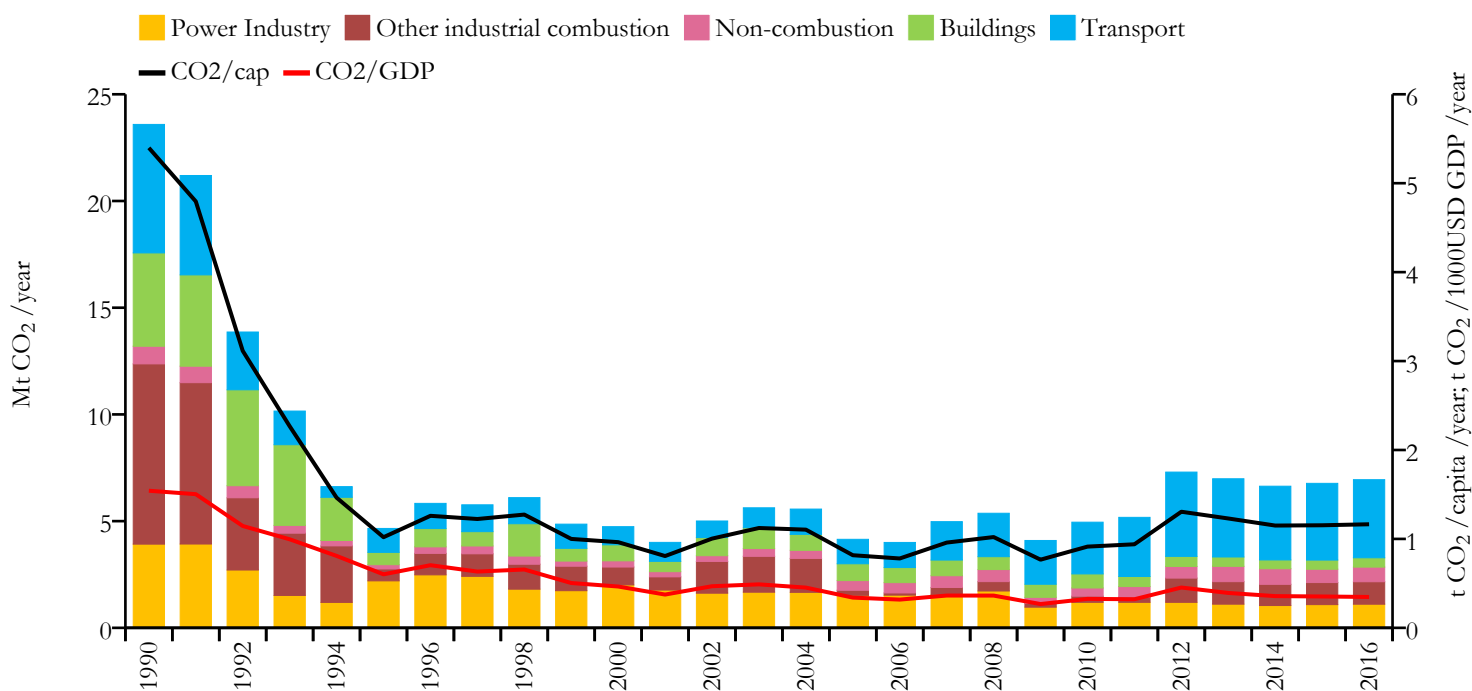

Fossil CO₂ emissions by sector (EDGARv4.3.2_FT2016 dataset)

Year	Mt CO ₂ /yr	t CO ₂ /cap/yr	t CO ₂ /kUSD/yr	population
2016	6.942	1.165	0.347	5955734
1990	23.588	5.398	1.542	4372890

Greenhouse gas emissions (EDGARv4.3.2 dataset)