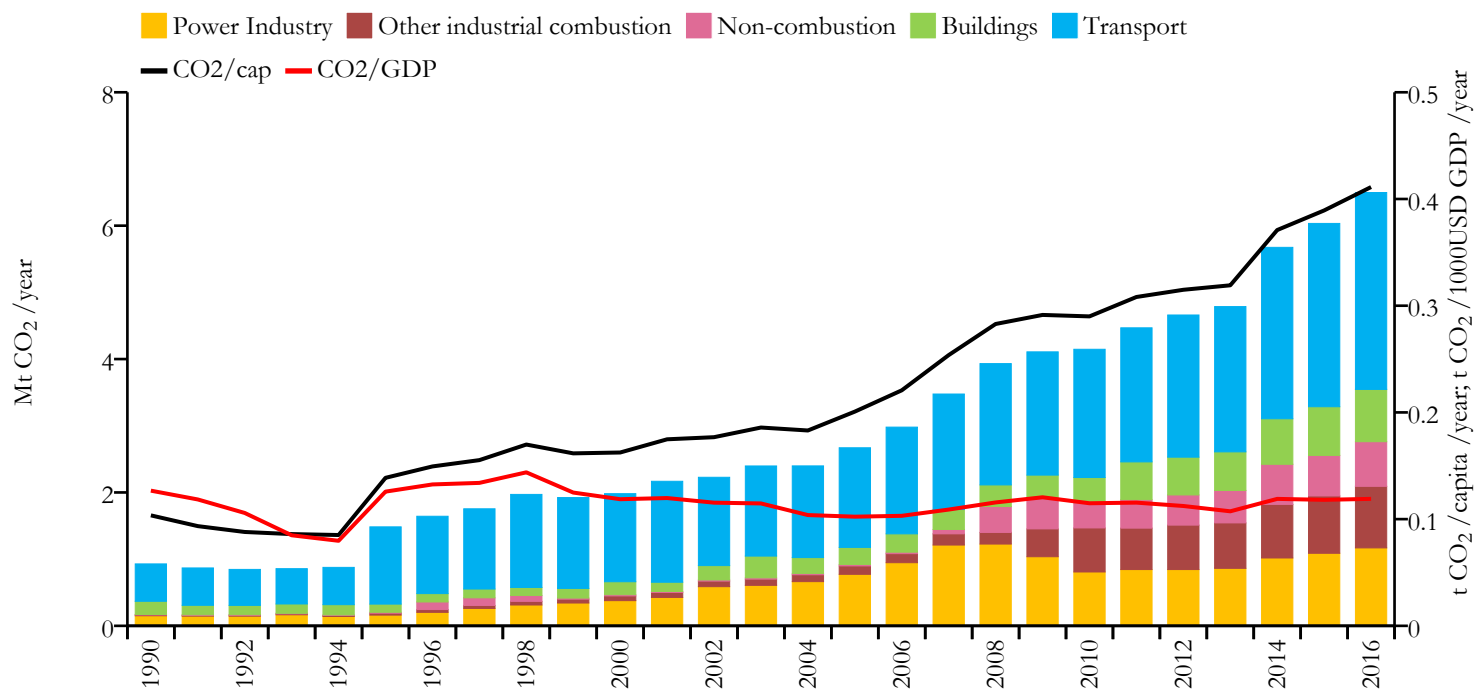

## Fossil CO<sub>2</sub> emissions by sector (EDGARv4.3.2\_FT2016 dataset)

Year	Mt CO <sub>2</sub> /yr	t CO <sub>2</sub> /cap/yr	t CO <sub>2</sub> /kUSD/yr	population
2016	6.497	0.411	0.119	15762370
1990	0.929	0.104	0.127	8973342

## Greenhouse gas emissions (EDGARv4.3.2 dataset)