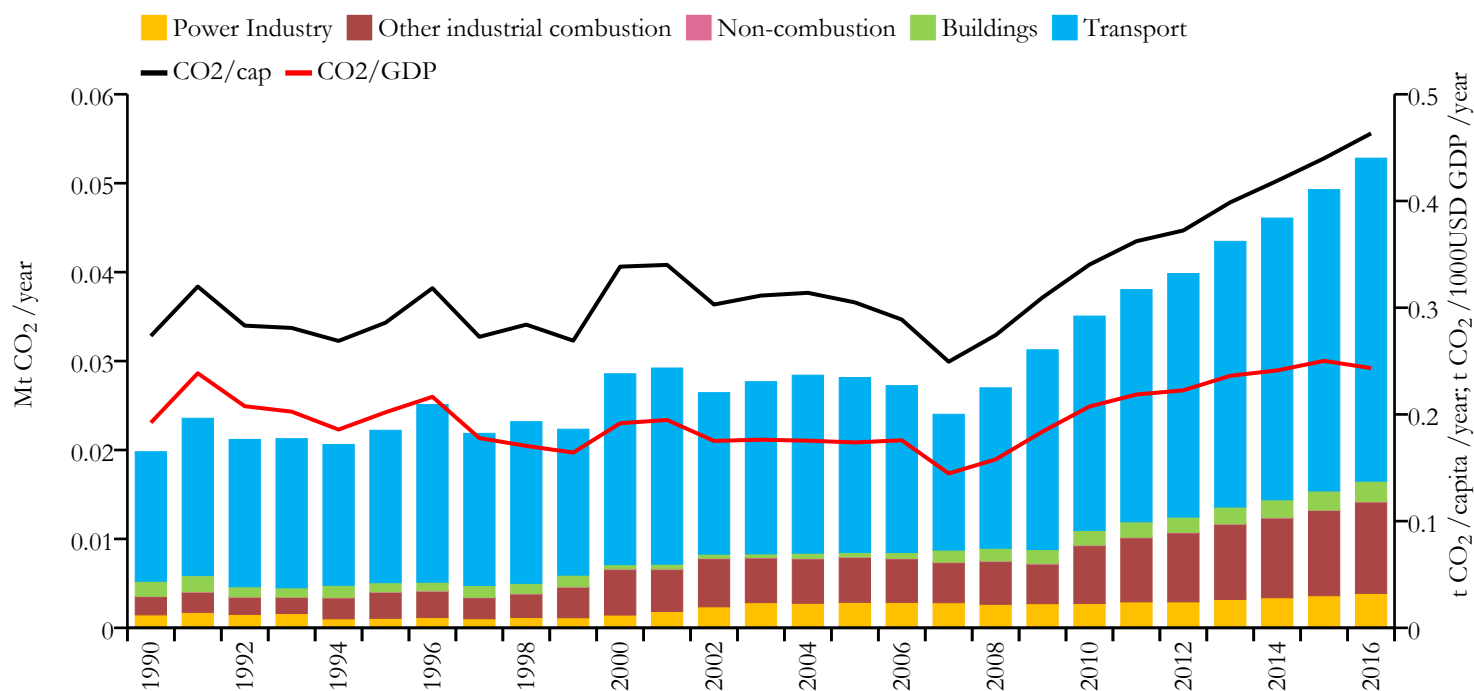

Fossil CO₂ emissions by sector (EDGARv4.3.2_FT2016 dataset)

Year	Mt CO ₂ /yr	t CO ₂ /cap/yr	t CO ₂ /kUSD/yr	population
2016	0.053	0.463	0.243	114395
1990	0.020	0.274	0.192	72412

Greenhouse gas emissions (EDGARv4.3.2 dataset)