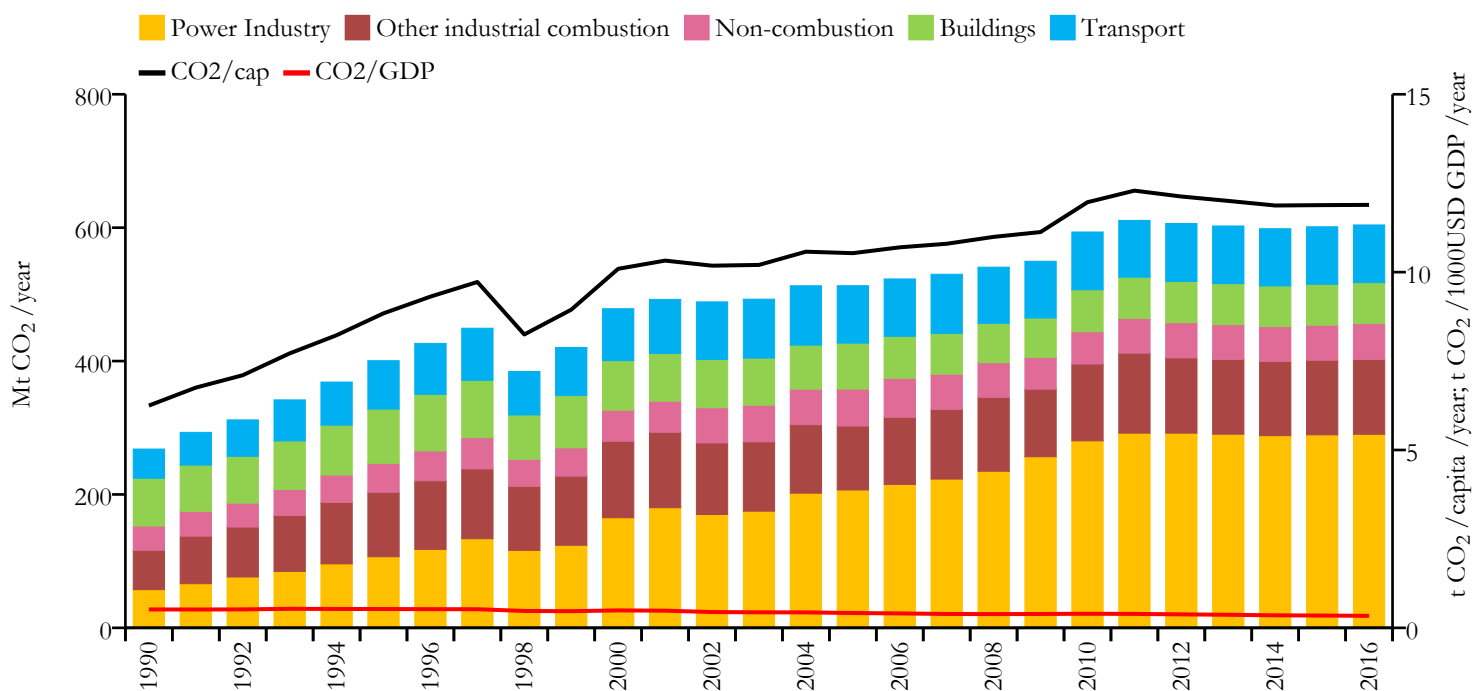

# South Korea

## Fossil CO<sub>2</sub> emissions by sector (EDGARv4.3.2\_FT2016 dataset)

Year	Mt CO <sub>2</sub> /yr	t CO <sub>2</sub> /cap/yr	t CO <sub>2</sub> /kUSD/yr	population
2016	604.044	11.891	0.337	50791919
1990	268.057	6.248	0.517	42923131

## Greenhouse gas emissions (EDGARv4.3.2 dataset)