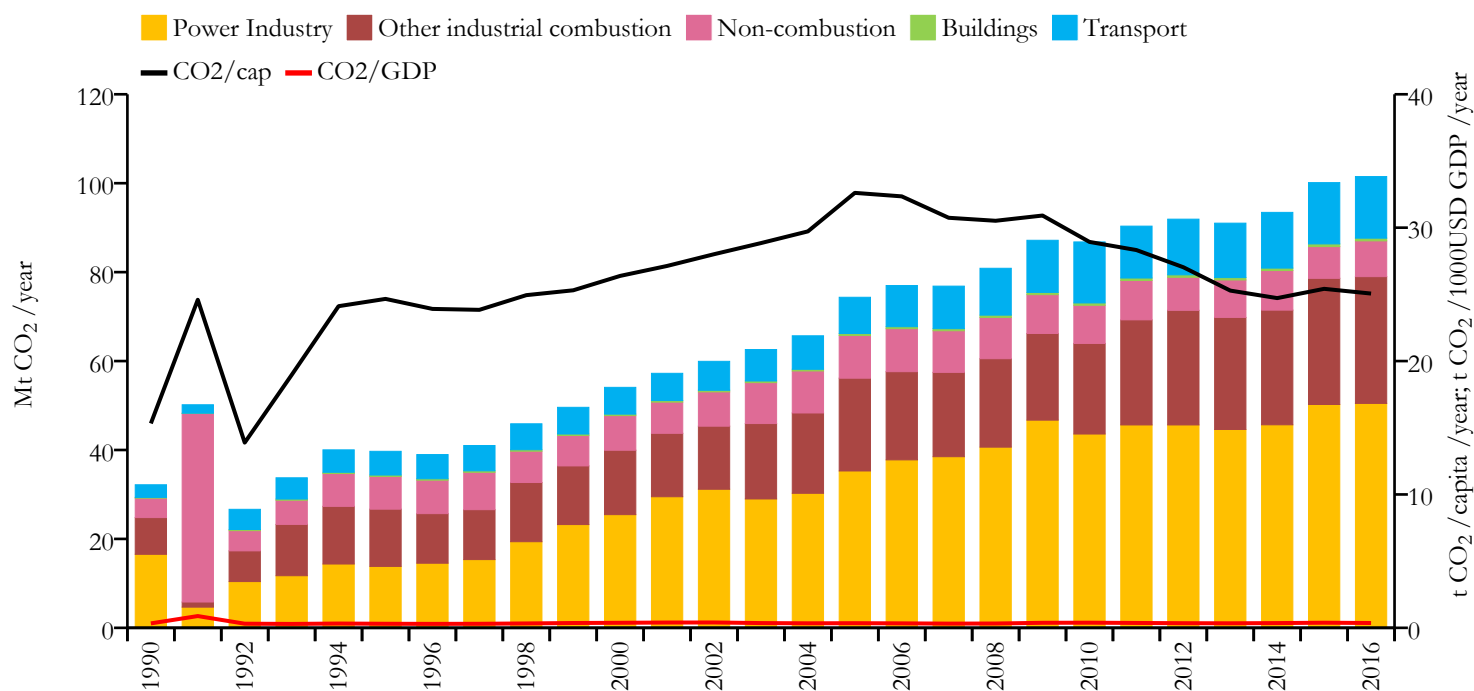

Fossil CO₂ emissions by sector (EDGARv4.3.2_FT2016 dataset)

Year	Mt CO ₂ /yr	t CO ₂ /cap/yr	t CO ₂ /kUSD/yr	population
2016	101.492	25.060	0.362	4052584
1990	32.178	15.323	0.334	2099615

Greenhouse gas emissions (EDGARv4.3.2 dataset)