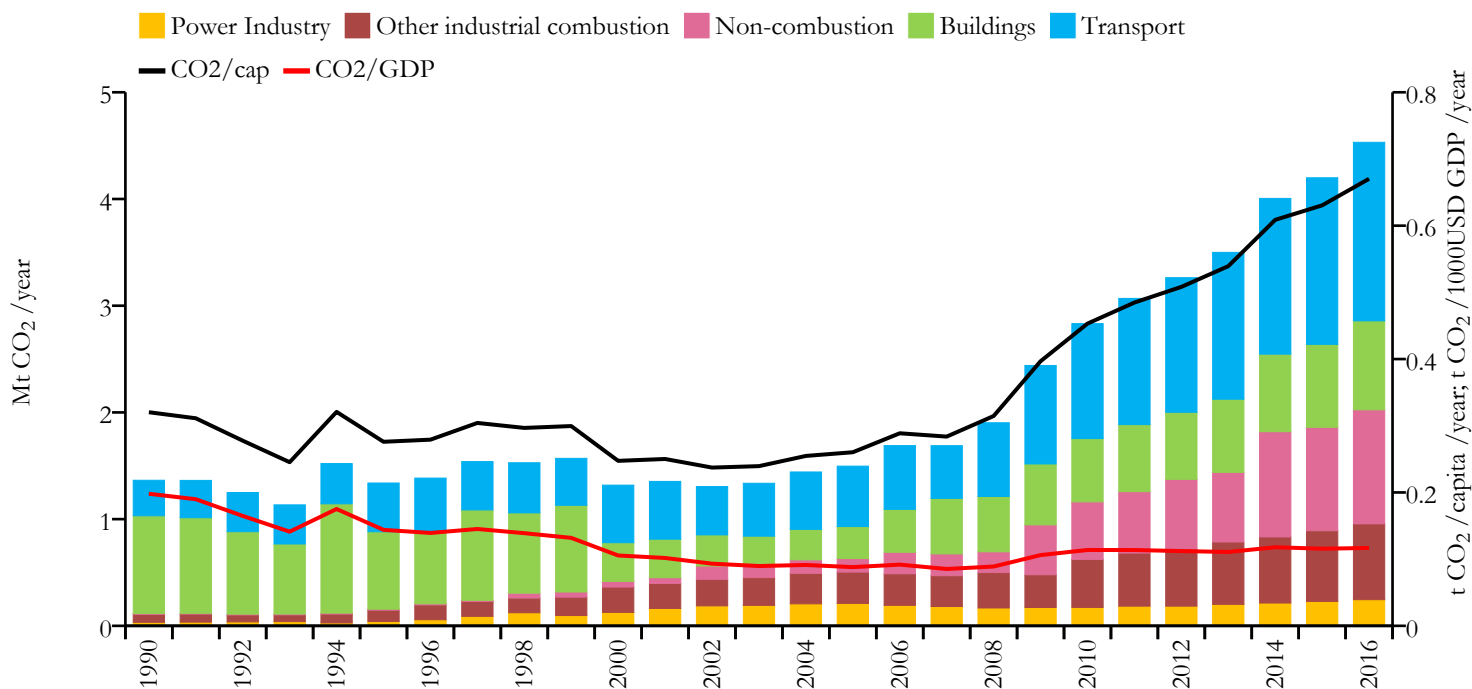

Fossil CO₂ emissions by sector (EDGARv4.3.2_FT2016 dataset)

Year	Mt CO ₂ /yr	t CO ₂ /cap/yr	t CO ₂ /kUSD/yr	population
2016	4.531	0.670	0.117	6758353
1990	1.364	0.320	0.198	4258472

Greenhouse gas emissions (EDGARv4.3.2 dataset)