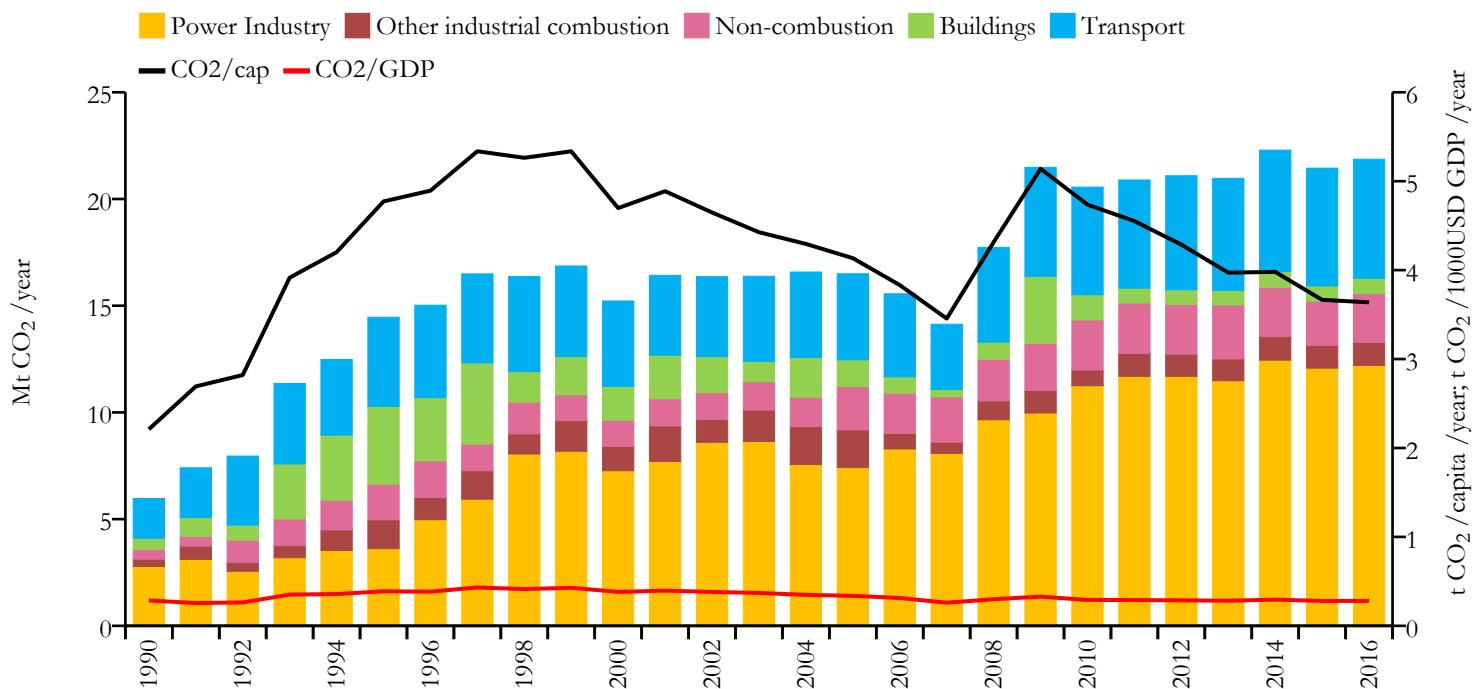

## Fossil CO<sub>2</sub> emissions by sector (EDGARv4.3.2\_FT2016 dataset)

Year	Mt CO <sub>2</sub> /yr	t CO <sub>2</sub> /cap/yr	t CO <sub>2</sub> /kUSD/yr	population
2016	21.863	3.638	0.281	6006668
1990	5.969	2.211	0.286	2703016

## Greenhouse gas emissions (EDGARv4.3.2 dataset)