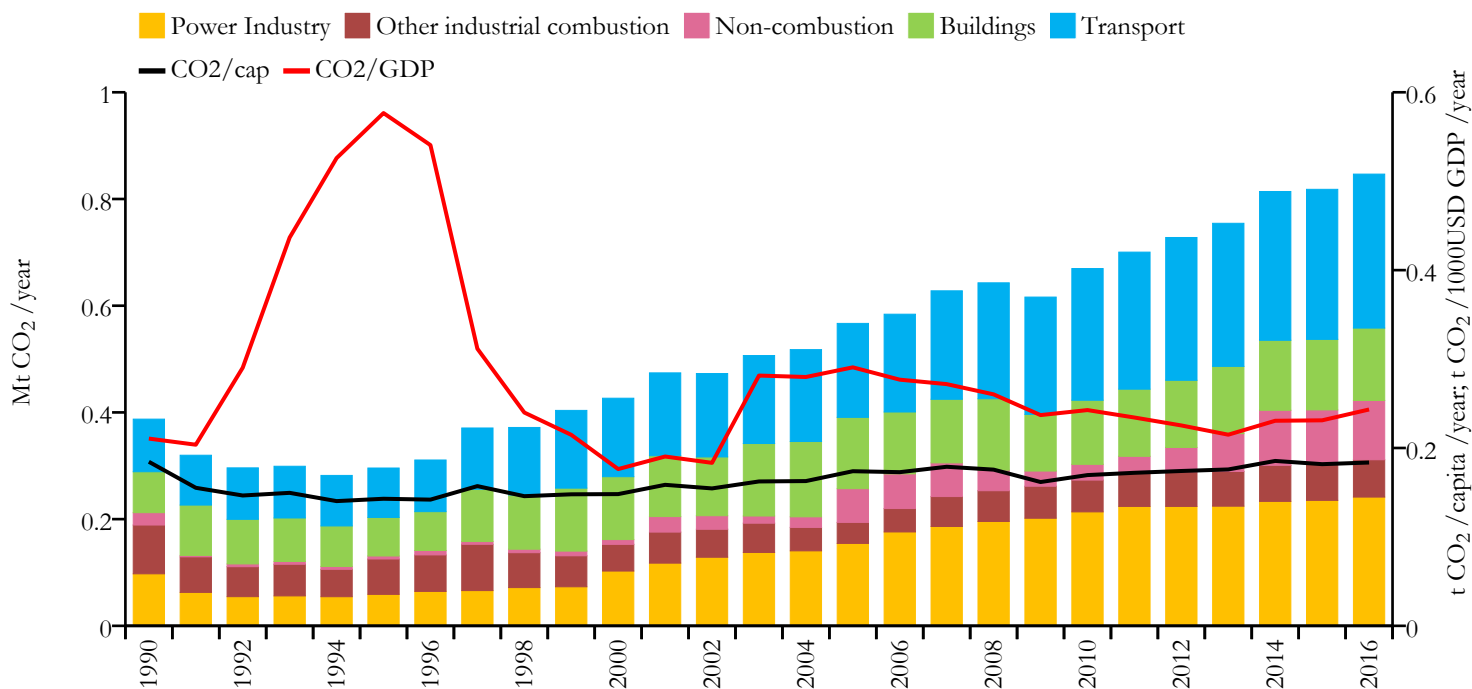

Fossil CO₂ emissions by sector (EDGARv4.3.2_FT2016 dataset)

Year	Mt CO ₂ /yr	t CO ₂ /cap/yr	t CO ₂ /kUSD/yr	population
2016	0.847	0.184	0.243	4613823
1990	0.387	0.184	0.211	2097232

Greenhouse gas emissions (EDGARv4.3.2 dataset)