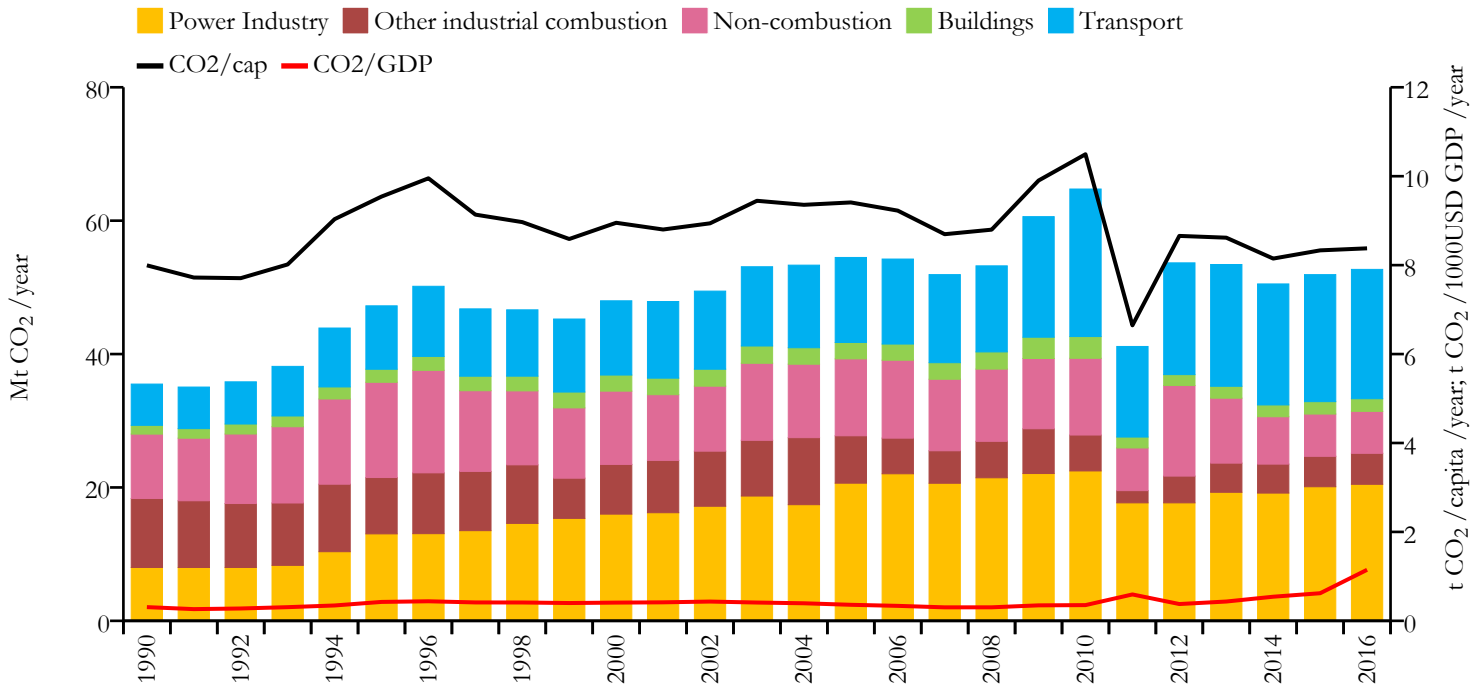

Fossil CO₂ emissions by sector (EDGARv4.3.2_FT2016 dataset)

Year	Mt CO ₂ /yr	t CO ₂ /cap/yr	t CO ₂ /kUSD/yr	population
2016	52.696	8.378	1.148	6293253
1990	35.500	7.996	0.309	4436661

Greenhouse gas emissions (EDGARv4.3.2 dataset)