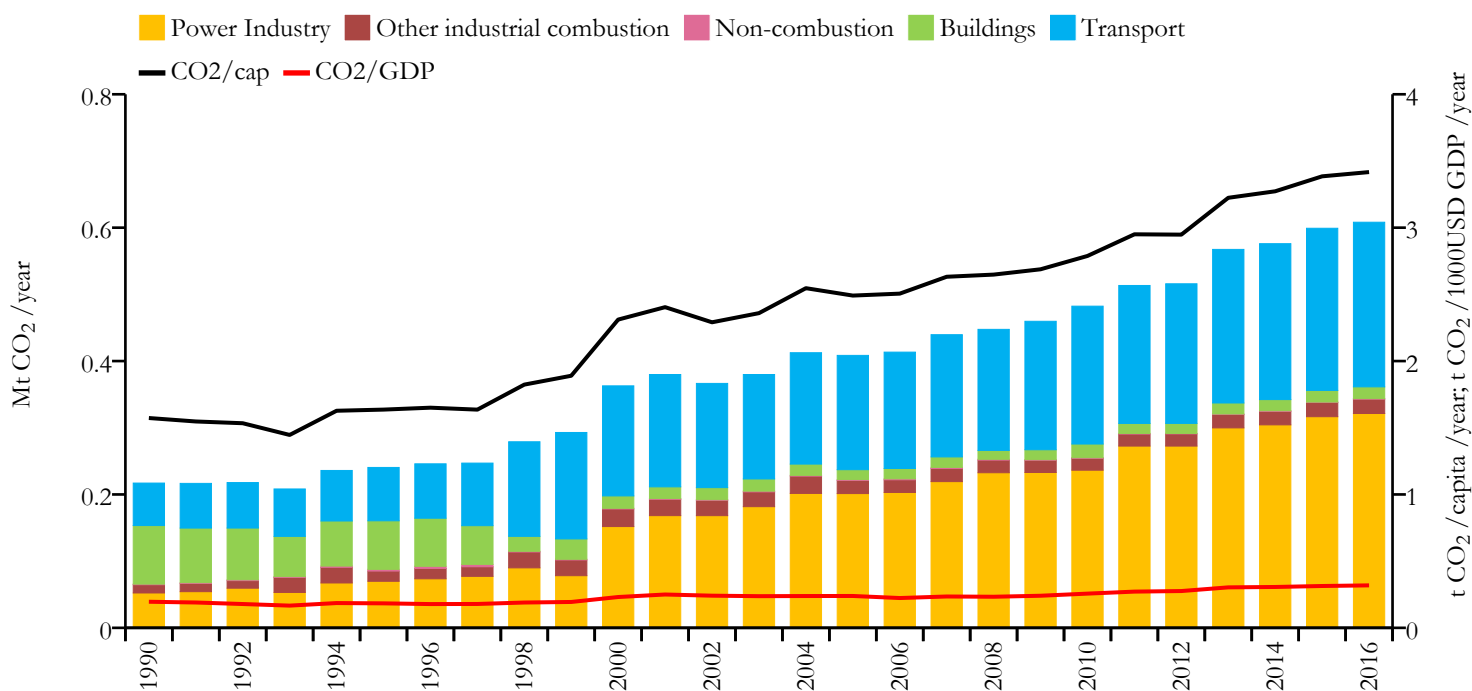

Fossil CO₂ emissions by sector (EDGARv4.3.2_FT2016 dataset)

Year	Mt CO ₂ /yr	t CO ₂ /cap/yr	t CO ₂ /kUSD/yr	population
2016	0.608	3.417	0.318	178015
1990	0.217	1.573	0.196	138185

Greenhouse gas emissions (EDGARv4.3.2 dataset)